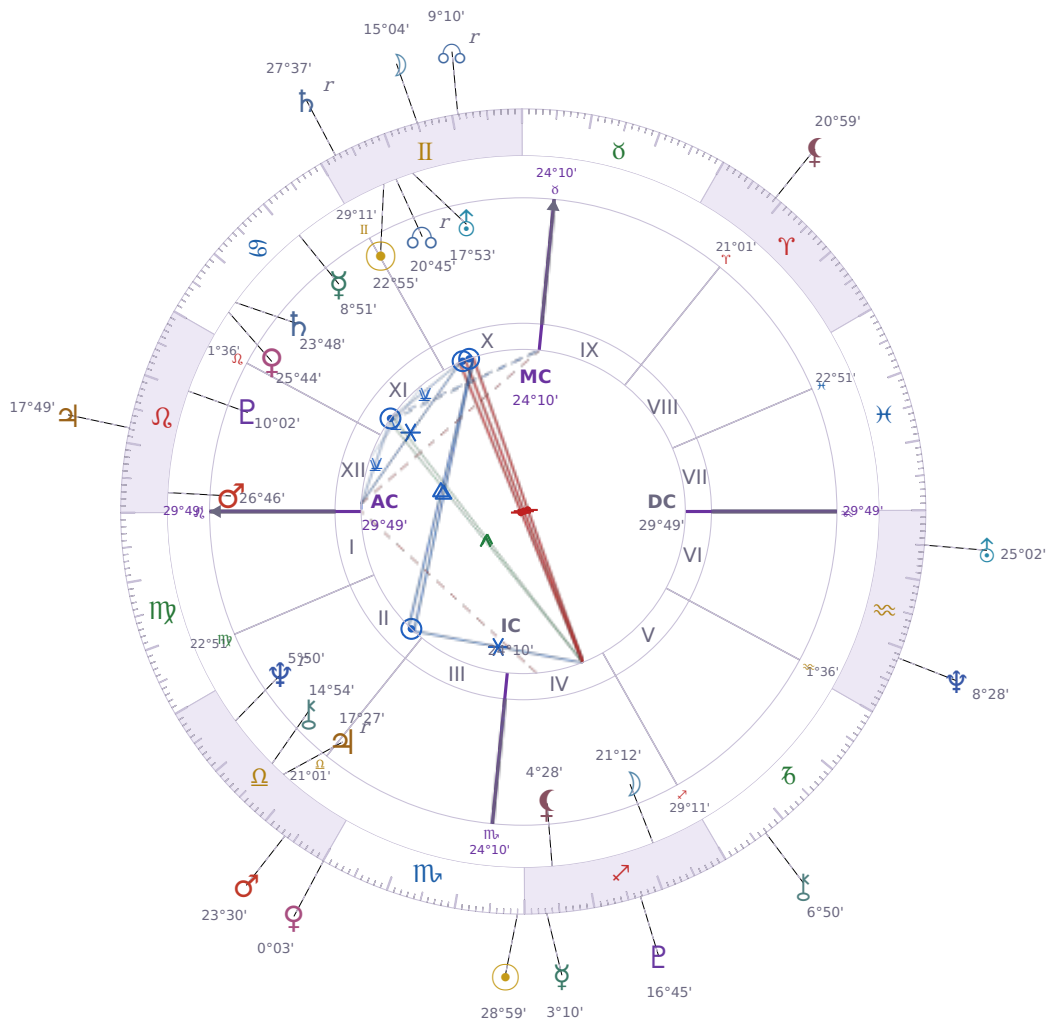

DAILY PERSONAL HOROSCOPE

## Donald John Trump

President of the United States (2017–2021; since 2025)

♊ Gemini June 14, 1946 10:54 New York City

**Thursday, 21 November 2002**