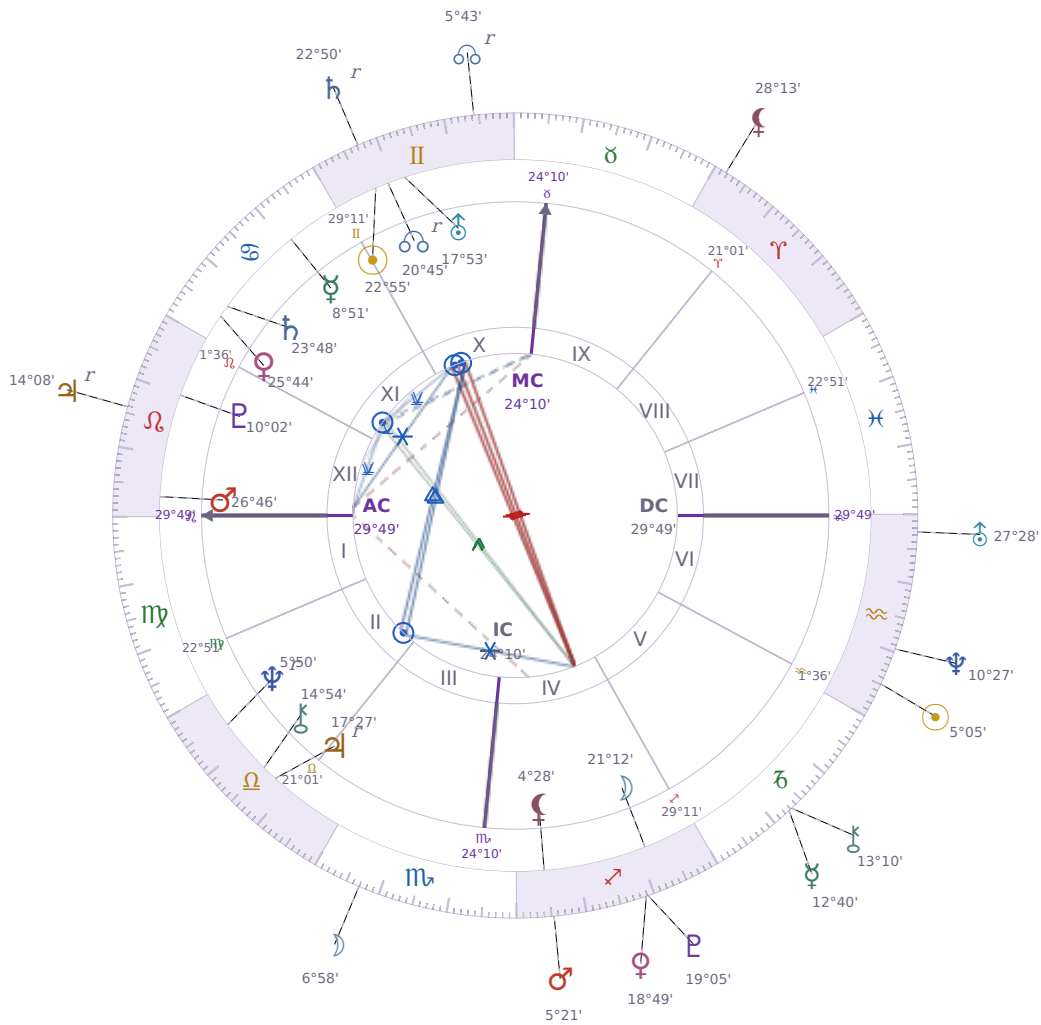

DAILY PERSONAL HOROSCOPE

Donald John Trump

President of the United States (2017–2021; since 2025)

♊ Gemini June 14, 1946 10:54 New York City

Saturday, 25 January 2003

TRANSITS FOR TODAY

☉ Sun	in ♒ Aquarius	5°05'28"
☾ Moon	in ♏ Scorpio	6°58'12"
☿ Mercury	in ♑ Capricorn	12°40'48"
♀ Venus	in ♐ Sagittarius	18°49'10"
♂ Mars	in ♐ Sagittarius	5°21'41"
♃ Jupiter	in ♌ Leo Rx	14°08'44"
♄ Saturn	in ♊ Gemini Rx	22°50'38"

♅ Uranus	in ♒ Aquarius	27°28'55"
♆ Neptune	in ♒ Aquarius	10°27'19"
♇ Pluto	in ♐ Sagittarius	19°05'07"
♁ Chiron	in ♐ Capricorn	13°10'52"
♊ NNode	in ♊ Gemini Rx	5°43'56"
♁ Lilith	in ♈ Aries	28°13'59"

NATAL PLANETS

Saturday · ♄ Saturn

Colors: Violet

Stone: Obsidian

Number: 8