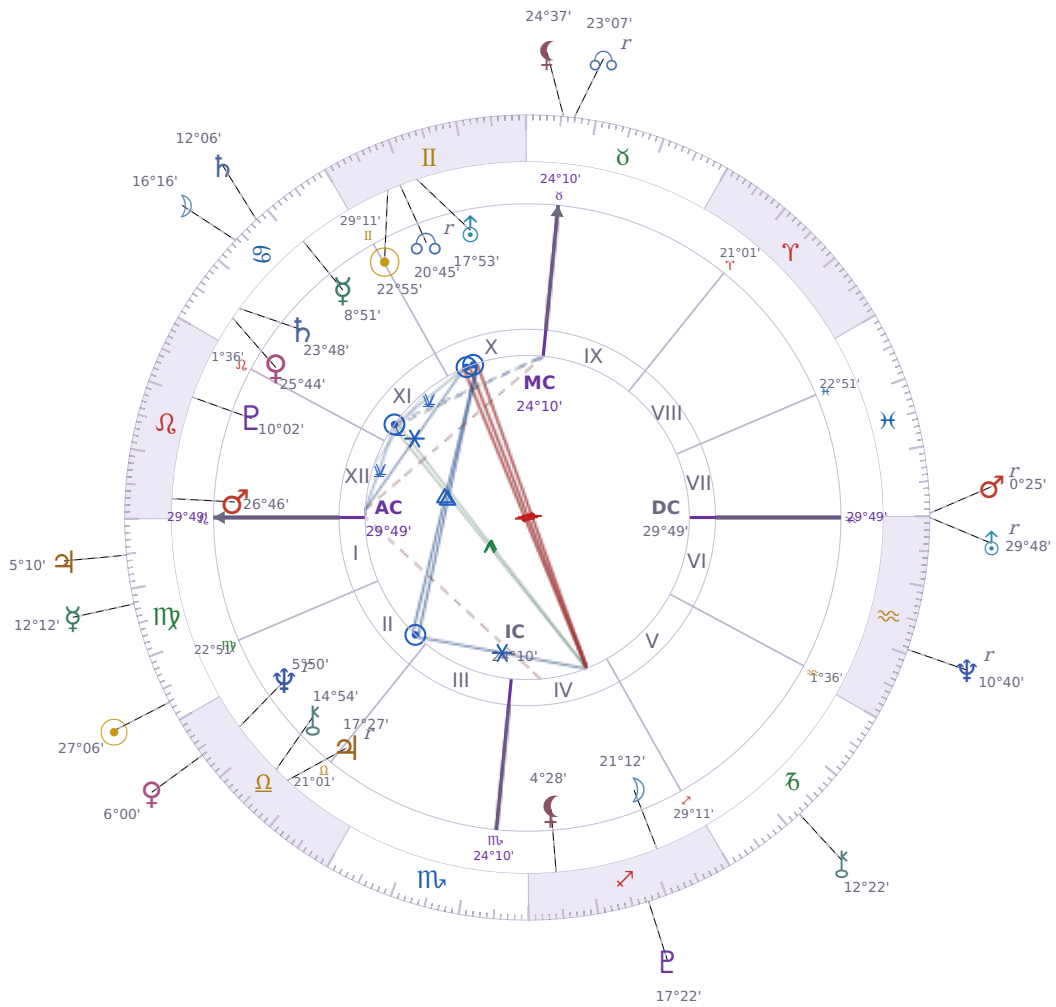

DAILY PERSONAL HOROSCOPE

Donald John Trump

President of the United States (2017–2021; since 2025)

♊ Gemini June 14, 1946 10:54 New York City

Saturday, 20 September 2003

TRANSITS FOR TODAY

☉ Sun	in ♍ Virgo	27°06'55"
☾ Moon	in ♋ Cancer	16°16'30"
☿ Mercury	in ♍ Virgo	12°12'19"
♀ Venus	in ♎ Libra	6°00'31"
♂ Mars	in ♋ Pisces Rx	0°25'47"
♃ Jupiter	in ♍ Virgo	5°10'37"
♄ Saturn	in ♋ Cancer	12°06'01"

♅ Uranus	in ♒ Aquarius Rx	29°48'46"
♆ Neptune	in ♒ Aquarius Rx	10°40'51"
♇ Pluto	in ♐ Sagittarius	17°22'18"
♁ Chiron	in ♑ Capricorn	12°22'19"
♁ NNode	in ♉ Taurus Rx	23°07'46"
♁ Lilith	in ♉ Taurus	24°37'46"

NATAL PLANETS

☉ Sun	in ♊ Gemini	22°55'42"	X
☾ Moon	in ♐ Sagittarius	21°12'12"	IV
☿ Mercury	in ♋ Cancer	8°51'34"	XI
♀ Venus	in ♋ Cancer	25°44'17"	XI
♂ Mars	in ♌ Leo	26°46'33"	XII
♃ Jupiter	in ♎ Libra	17°27'07"	II Rx
♄ Saturn	in ♋ Cancer	23°48'56"	XI
♅ Uranus	in ♊ Gemini	17°53'35"	X
♆ Neptune	in ♎ Libra	5°50'31"	II Rx
♇ Pluto	in ♌ Leo	10°02'32"	XII
♁ Chiron	in ♎ Libra	14°54'44"	II
♁ North Node	in ♊ Gemini	20°45'24"	X Rx
♁ Lilith	in ♐ Sagittarius	4°28'48"	IV