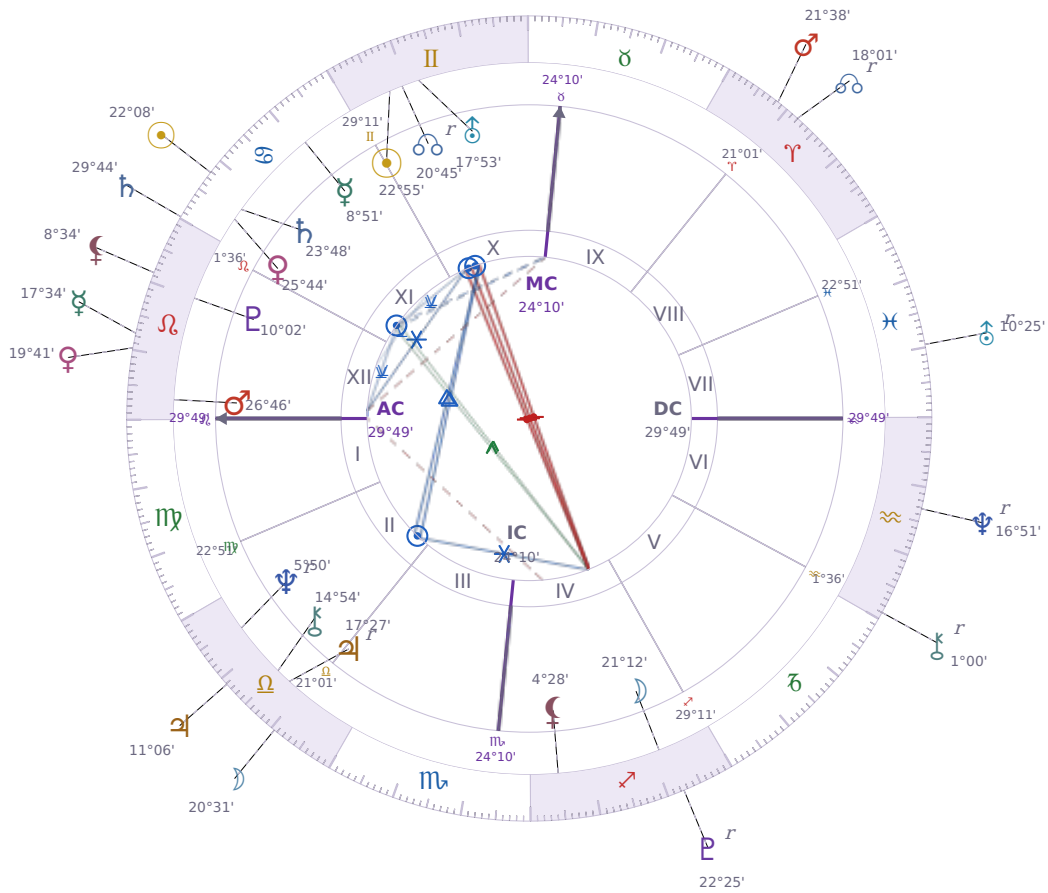

DAILY PERSONAL HOROSCOPE

## Donald John Trump

President of the United States (2017–2021; since 2025)

♊ Gemini June 14, 1946 10:54 New York City

**Thursday, 14 July 2005**