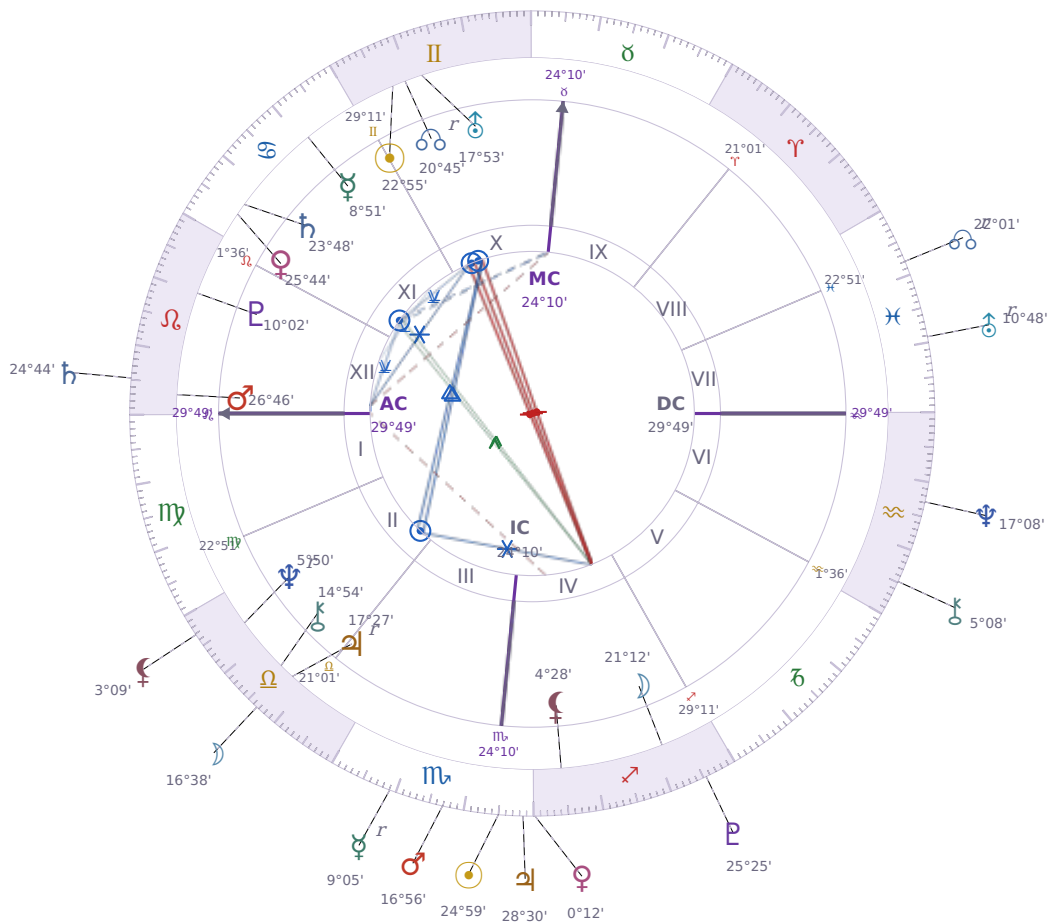

DAILY PERSONAL HOROSCOPE

## Donald John Trump

President of the United States (2017–2021; since 2025)

♊ Gemini June 14, 1946 10:54 New York City

**Friday, 17 November 2006**

TRANSITS FOR TODAY

☉ Sun	in ♏ Scorpio	24°59'34"
☾ Moon	in ♎ Libra	16°38'11"
☿ Mercury	in ♏ Scorpio Rx	9°05'08"
♀ Venus	in ♐ Sagittarius	0°12'26"
♂ Mars	in ♏ Scorpio	16°56'08"
♃ Jupiter	in ♏ Scorpio	28°30'38"
♄ Saturn	in ♌ Leo	24°44'53"

♅ Uranus	in ♋ Pisces Rx	10°48'45"
♆ Neptune	in ♒ Aquarius	17°08'03"
♇ Pluto	in ♏ Sagittarius	25°25'06"
♁ Chiron	in ♒ Aquarius	5°08'58"
♁ NNode	in ♋ Pisces Rx	22°01'30"
♁ Lilith	in ♎ Libra	3°09'19"