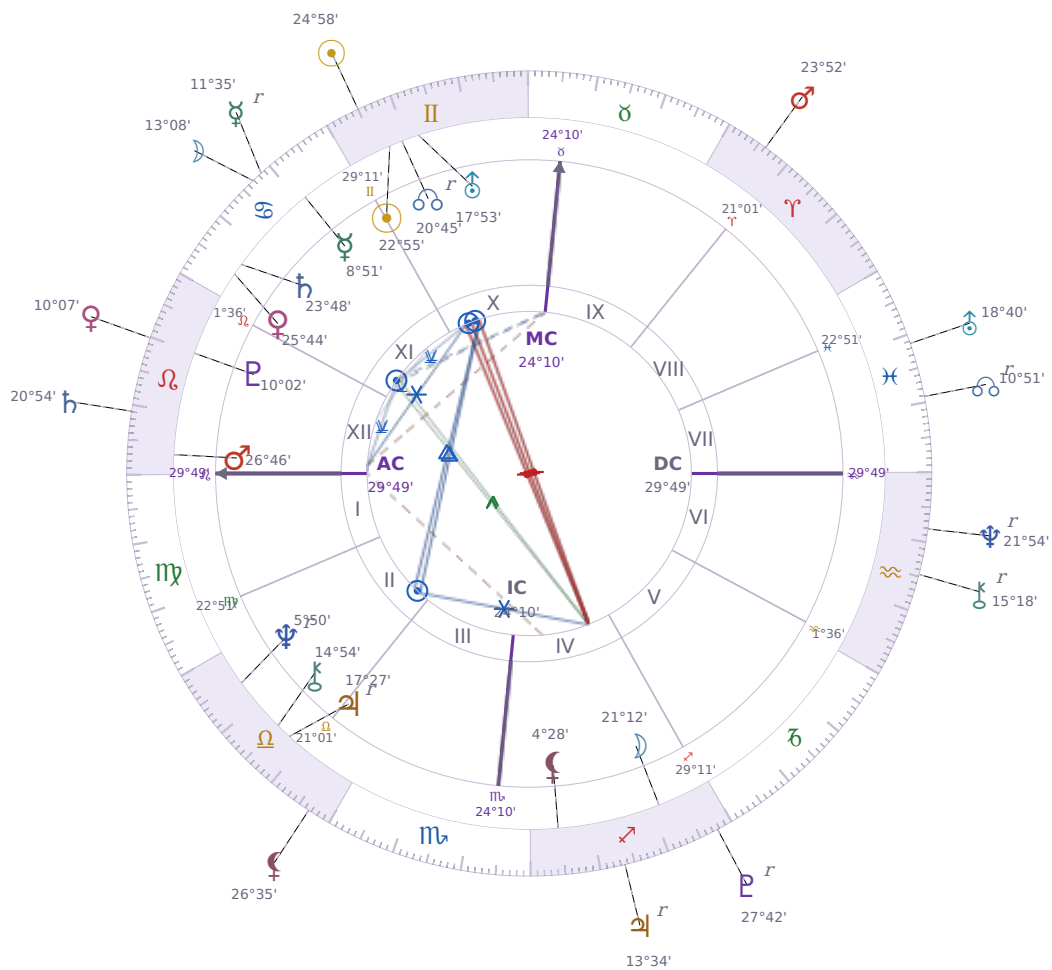

DAILY PERSONAL HOROSCOPE

Donald John Trump

President of the United States (2017–2021; since 2025)

♊ Gemini June 14, 1946 10:54 New York City

Saturday, 16 June 2007

TRANSITS FOR TODAY

☉ Sun	in ♊ Gemini	24°58'58"
☾ Moon	in ♋ Cancer	13°08'39"
☿ Mercury	in ♋ Cancer Rx	11°35'20"
♀ Venus	in ♌ Leo	10°07'37"
♂ Mars	in ♈ Aries	23°52'31"
♃ Jupiter	in ♐ Sagittarius Rx	13°34'58"
♄ Saturn	in ♌ Leo	20°54'48"

♅ Uranus	in ♓ Pisces	18°40'18"
♆ Neptune	in ♒ Aquarius Rx	21°54'07"
♇ Pluto	in ♐ Sagittarius Rx	27°42'52"
♁ Chiron	in ♒ Aquarius Rx	15°18'39"
♁ NNode	in ♓ Pisces Rx	10°51'11"
♁ Lilith	in ♎ Libra	26°35'27"