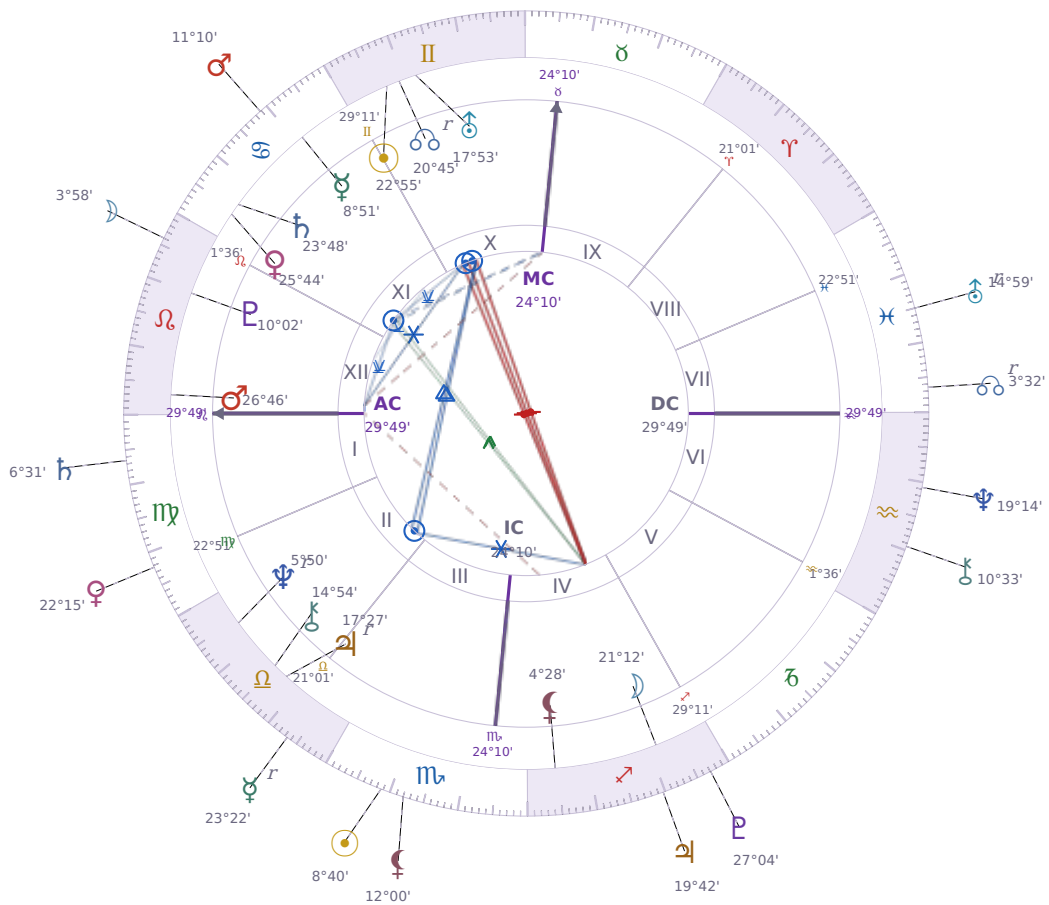

DAILY PERSONAL HOROSCOPE

Donald John Trump

President of the United States (2017–2021; since 2025)

♊ Gemini June 14, 1946 10:54 New York City

Thursday, 1 November 2007

TRANSITS FOR TODAY

☉ Sun	in ♏ Scorpio	8°40'41"
☾ Moon	in ♌ Leo	3°58'45"
☿ Mercury	in ♎ Libra Rx	23°22'43"
♀ Venus	in ♍ Virgo	22°15'47"
♂ Mars	in ♋ Cancer	11°10'28"
♃ Jupiter	in ♐ Sagittarius	19°42'21"
♄ Saturn	in ♍ Virgo	6°31'32"

♅ Uranus	in ♓ Pisces Rx	14°59'34"
♆ Neptune	in ♒ Aquarius	19°14'53"
♇ Pluto	in ♐ Sagittarius	27°04'33"
♁ Chiron	in ♒ Aquarius	10°33'07"
♁ NNode	in ♓ Pisces Rx	3°32'44"
♁ Lilith	in ♏ Scorpio	12°00'06"

NATAL PLANETS