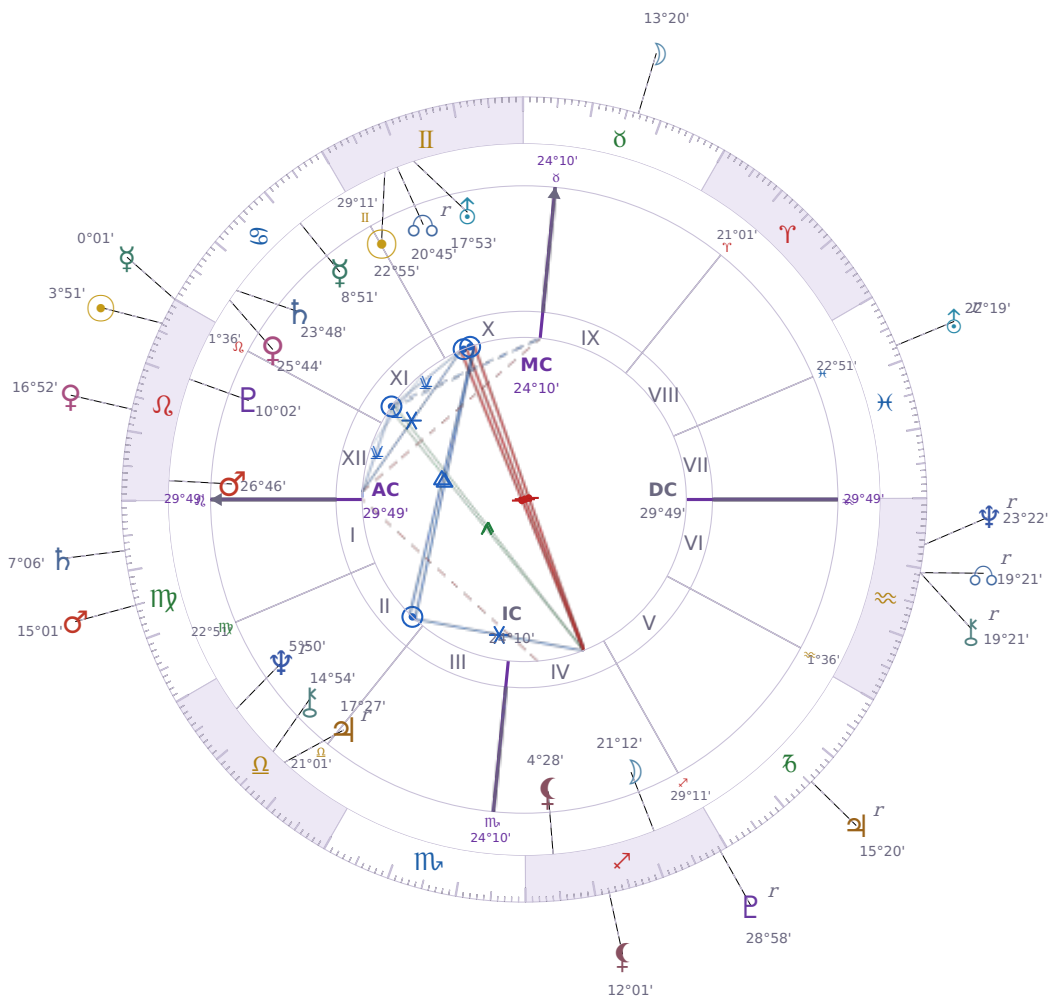

DAILY PERSONAL HOROSCOPE

Donald John Trump

President of the United States (2017–2021; since 2025)

♊ Gemini June 14, 1946 10:54 New York City

Saturday, 26 July 2008

TRANSITS FOR TODAY

☉ Sun	in ♌ Leo	3°51'48"
☾ Moon	in ♉ Taurus	13°20'02"
☿ Mercury	in ♌ Leo	0°01'02"
♀ Venus	in ♌ Leo	16°52'08"
♂ Mars	in ♍ Virgo	15°01'43"
♃ Jupiter	in ♐ Capricorn Rx	15°20'07"
♄ Saturn	in ♍ Virgo	7°06'35"

♅ Uranus	in ♋ Pisces Rx	22°19'07"
♆ Neptune	in ♒ Aquarius Rx	23°22'47"
♇ Pluto	in ♐ Sagittarius Rx	28°58'36"
♁ Chiron	in ♒ Aquarius Rx	19°21'05"
♁ NNode	in ♒ Aquarius Rx	19°21'20"
♁ Lilith	in ♐ Sagittarius	12°01'13"

NATAL PLANETS

☉ Sun	in ♊ Gemini	22°55'42"	X
☾ Moon	in ♐ Sagittarius	21°12'12"	IV
☿ Mercury	in ♋ Cancer	8°51'34"	XI
♀ Venus	in ♋ Cancer	25°44'17"	XI
♂ Mars	in ♌ Leo	26°46'33"	XII
♃ Jupiter	in ♎ Libra	17°27'07"	II Rx
♄ Saturn	in ♋ Cancer	23°48'56"	XI
♅ Uranus	in ♊ Gemini	17°53'35"	X
♆ Neptune	in ♎ Libra	5°50'31"	II Rx
♇ Pluto	in ♌ Leo	10°02'32"	XII
♁ Chiron	in ♎ Libra	14°54'44"	II
♁ North Node	in ♊ Gemini	20°45'24"	X Rx
♁ Lilith	in ♐ Sagittarius	4°28'48"	IV