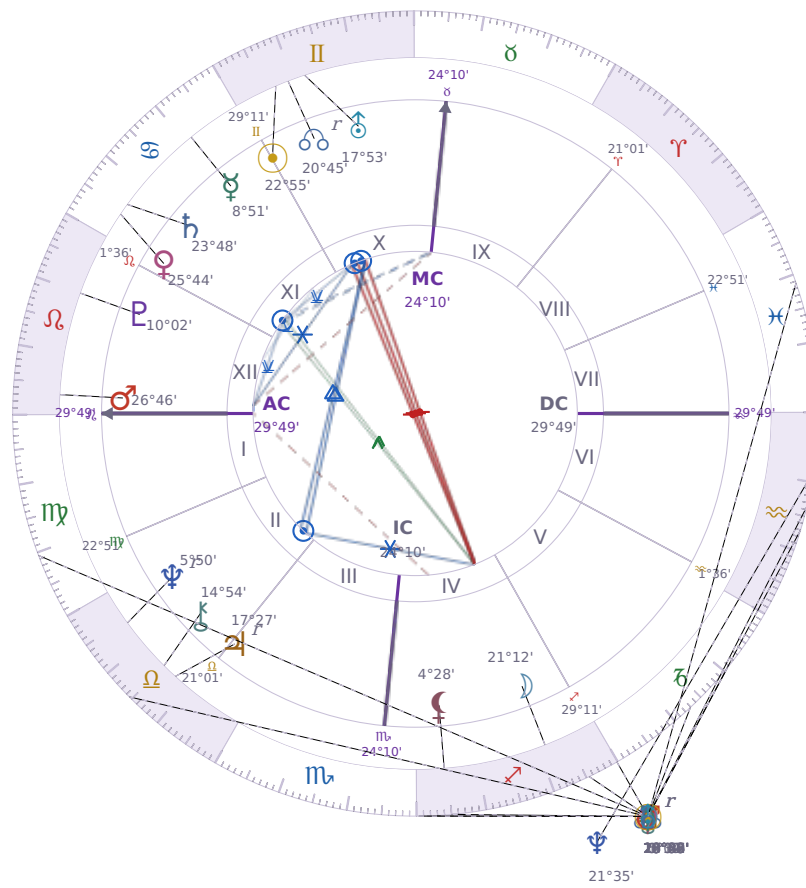

DAILY PERSONAL HOROSCOPE

Donald John Trump

President of the United States (2017–2021; since 2025)

♊ Gemini June 14, 1946 10:54 New York City

Sunday, 23 November 2008

TRANSITS FOR TODAY

☉ Sun	in ♐ Sagittarius	1°34'09"
☾ Moon	in ♎ Libra	14°33'12"
☿ Mercury	in ♐ Sagittarius	0°19'12"
♀ Venus	in ♏ Capricorn	12°56'57"
♂ Mars	in ♐ Sagittarius	5°07'53"
♃ Jupiter	in ♏ Capricorn	20°42'02"
♄ Saturn	in ♍ Virgo	20°27'29"