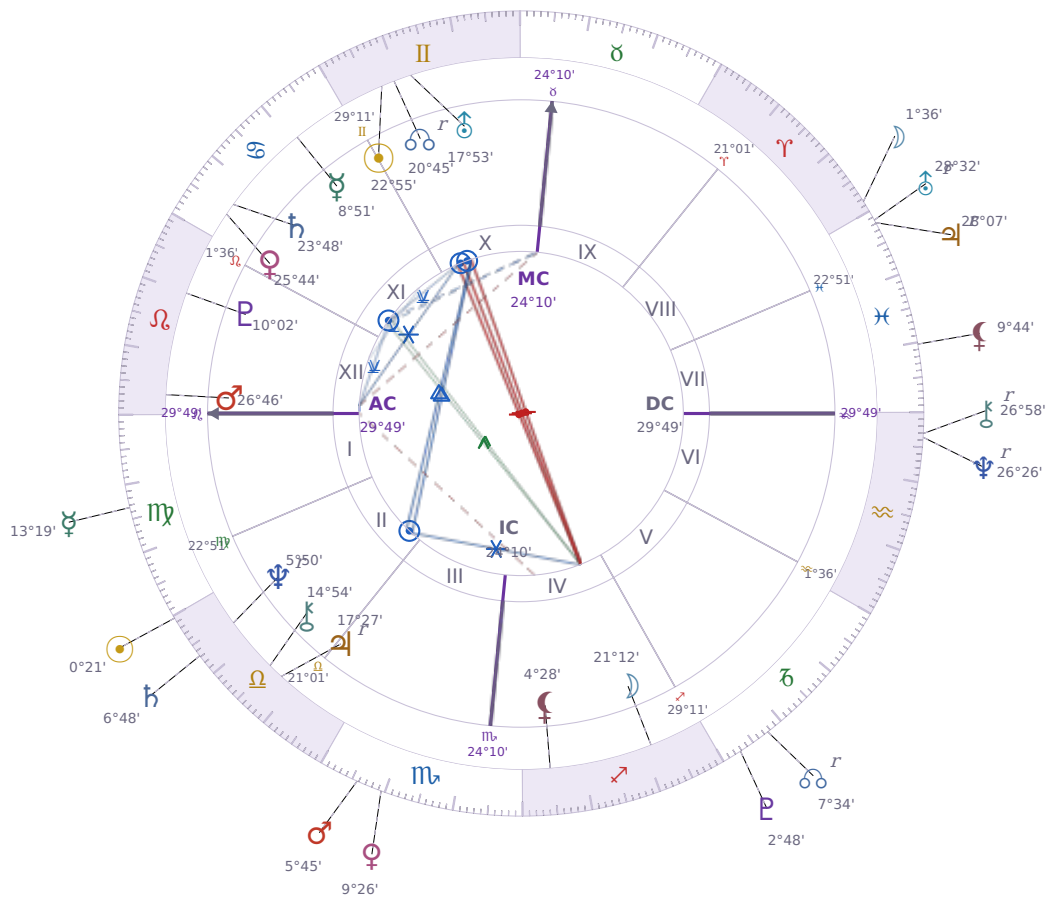

DAILY PERSONAL HOROSCOPE

## Donald John Trump

President of the United States (2017–2021; since 2025)

♊ Gemini June 14, 1946 10:54 New York City

**Thursday, 23 September 2010**