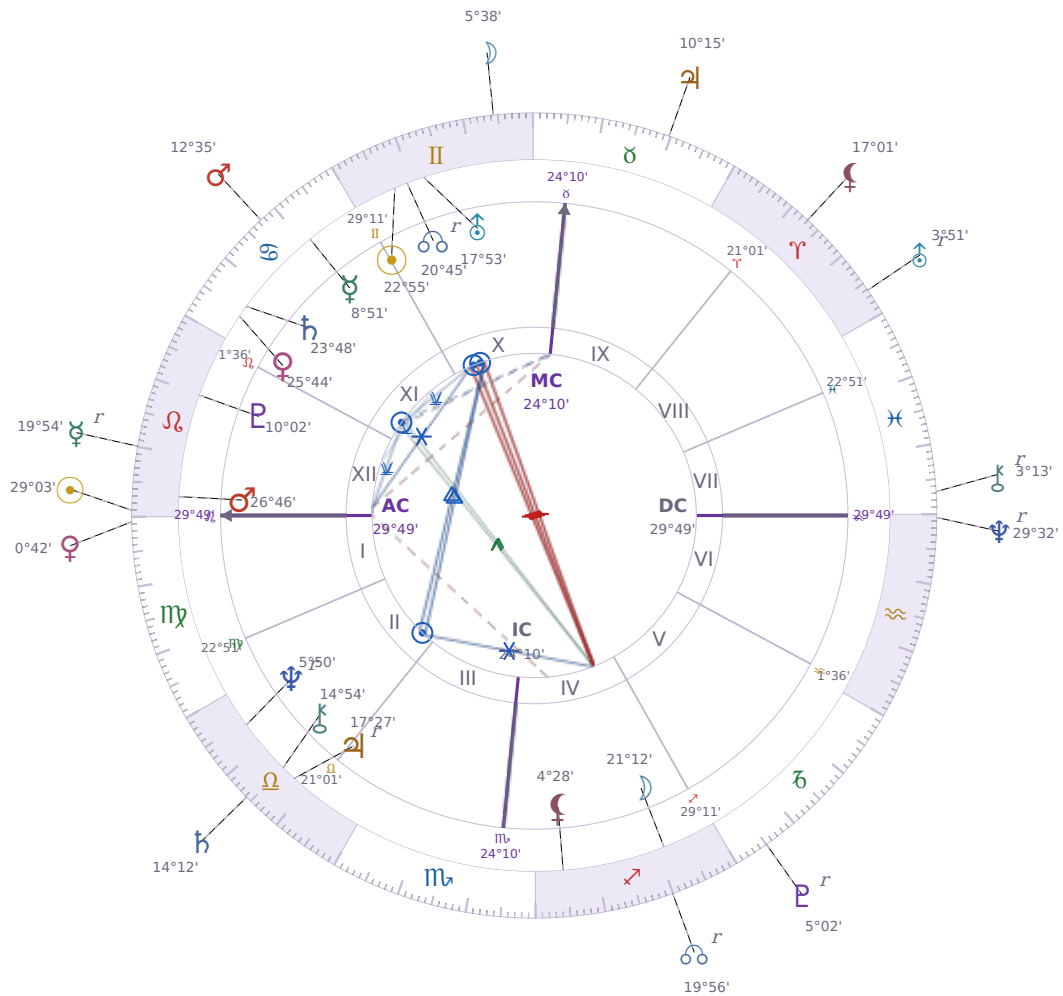

DAILY PERSONAL HOROSCOPE

Donald John Trump

President of the United States (2017–2021; since 2025)

♊ Gemini June 14, 1946 10:54 New York City

Monday, 22 August 2011

TRANSITS FOR TODAY

☉ Sun	in ♌ Leo	29°03'46"
☾ Moon	in ♊ Gemini	5°38'56"
☿ Mercury	in ♌ Leo Rx	19°54'13"
♀ Venus	in ♍ Virgo	0°42'47"
♂ Mars	in ♋ Cancer	12°36'00"
♃ Jupiter	in ♉ Taurus	10°15'04"
♄ Saturn	in ♎ Libra	14°12'53"

♅ Uranus	in ♈ Aries Rx	3°51'13"
♆ Neptune	in ♒ Aquarius Rx	29°32'05"
♇ Pluto	in ♐ Capricorn Rx	5°02'48"
♁ Chiron	in ♓ Pisces Rx	3°13'42"
♋ NNode	in ♐ Sagittarius Rx	19°56'35"
♁ Lilith	in ♈ Aries	17°01'41"

NATAL PLANETS

☉ Sun	in ♊ Gemini	22°55'42"	X
☾ Moon	in ♐ Sagittarius	21°12'12"	IV
☿ Mercury	in ♋ Cancer	8°51'34"	XI
♀ Venus	in ♋ Cancer	25°44'17"	XI
♂ Mars	in ♌ Leo	26°46'33"	XII
♃ Jupiter	in ♎ Libra	17°27'07"	II Rx
♄ Saturn	in ♋ Cancer	23°48'56"	XI
♅ Uranus	in ♊ Gemini	17°53'35"	X
♆ Neptune	in ♎ Libra	5°50'31"	II Rx
♇ Pluto	in ♌ Leo	10°02'32"	XII
♁ Chiron	in ♎ Libra	14°54'44"	II
♋ North Node	in ♊ Gemini	20°45'24"	X Rx
♁ Lilith	in ♐ Sagittarius	4°28'48"	IV