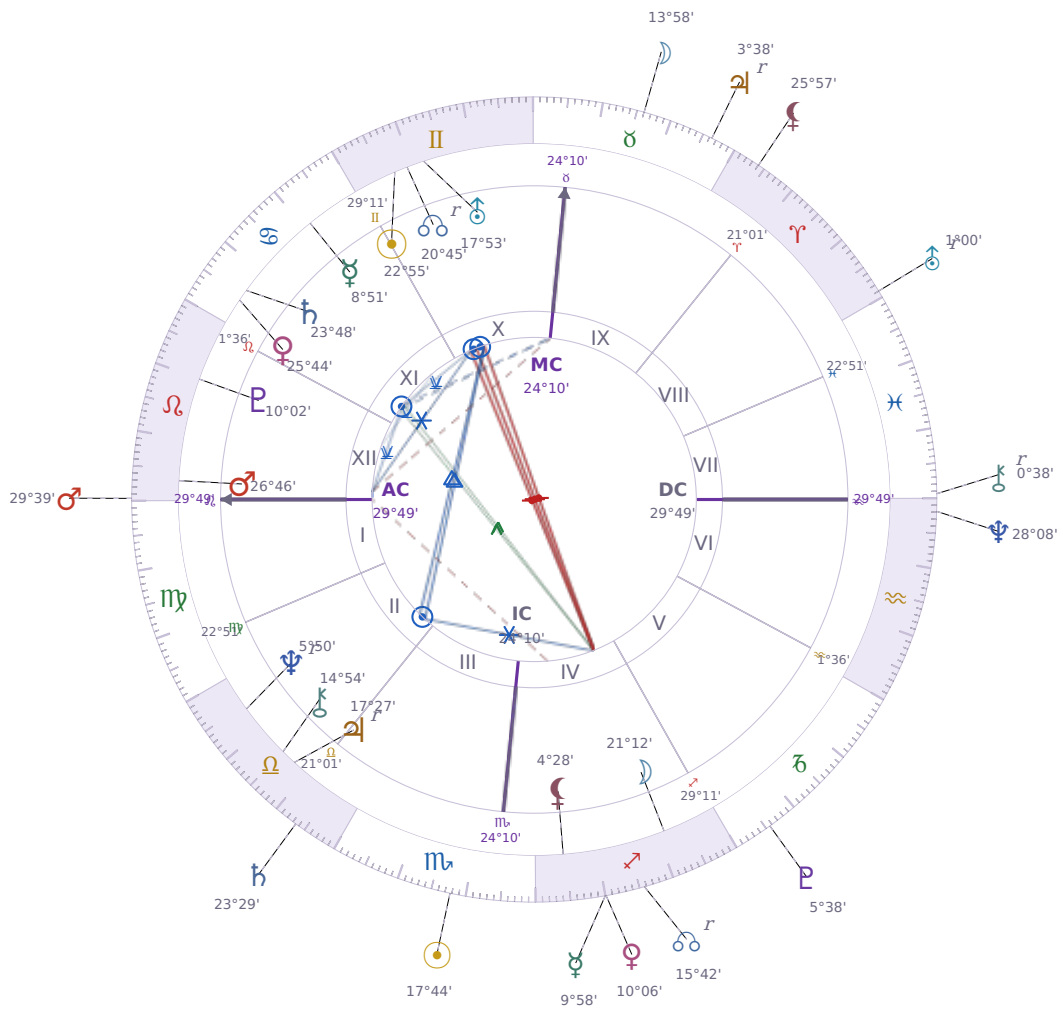

DAILY PERSONAL HOROSCOPE

Donald John Trump

President of the United States (2017–2021; since 2025)

♊ Gemini June 14, 1946 10:54 New York City

Thursday, 10 November 2011

TRANSITS FOR TODAY

☉ Sun	in ♏ Scorpio	17°44'10"
☾ Moon	in ♉ Taurus	13°58'37"
☿ Mercury	in ♐ Sagittarius	9°58'29"
♀ Venus	in ♐ Sagittarius	10°06'15"
♂ Mars	in ♌ Leo	29°39'28"
♃ Jupiter	in ♉ Taurus Rx	3°38'01"
♄ Saturn	in ♎ Libra	23°29'35"

♅ Uranus	in ♈ Aries Rx	1°00'27"
♆ Neptune	in ♒ Aquarius	28°08'14"
♇ Pluto	in ♐ Capricorn	5°38'28"
♁ Chiron	in ♓ Pisces Rx	0°38'30"
♊ NNode	in ♐ Sagittarius Rx	15°42'22"
♁ Lilith	in ♈ Aries	25°57'36"

## NATAL PLANETS

☉ Sun	in ♊ Gemini	22°55'42"	X
☾ Moon	in ♐ Sagittarius	21°12'12"	IV
☿ Mercury	in ♋ Cancer	8°51'34"	XI
♀ Venus	in ♋ Cancer	25°44'17"	XI
♂ Mars	in ♌ Leo	26°46'33"	XII
♃ Jupiter	in ♎ Libra	17°27'07"	II Rx
♄ Saturn	in ♋ Cancer	23°48'56"	XI
♅ Uranus	in ♊ Gemini	17°53'35"	X
♆ Neptune	in ♎ Libra	5°50'31"	II Rx
♇ Pluto	in ♌ Leo	10°02'32"	XII
♁ Chiron	in ♎ Libra	14°54'44"	II
♊ North Node	in ♊ Gemini	20°45'24"	X Rx
♁ Lilith	in ♐ Sagittarius	4°28'48"	IV