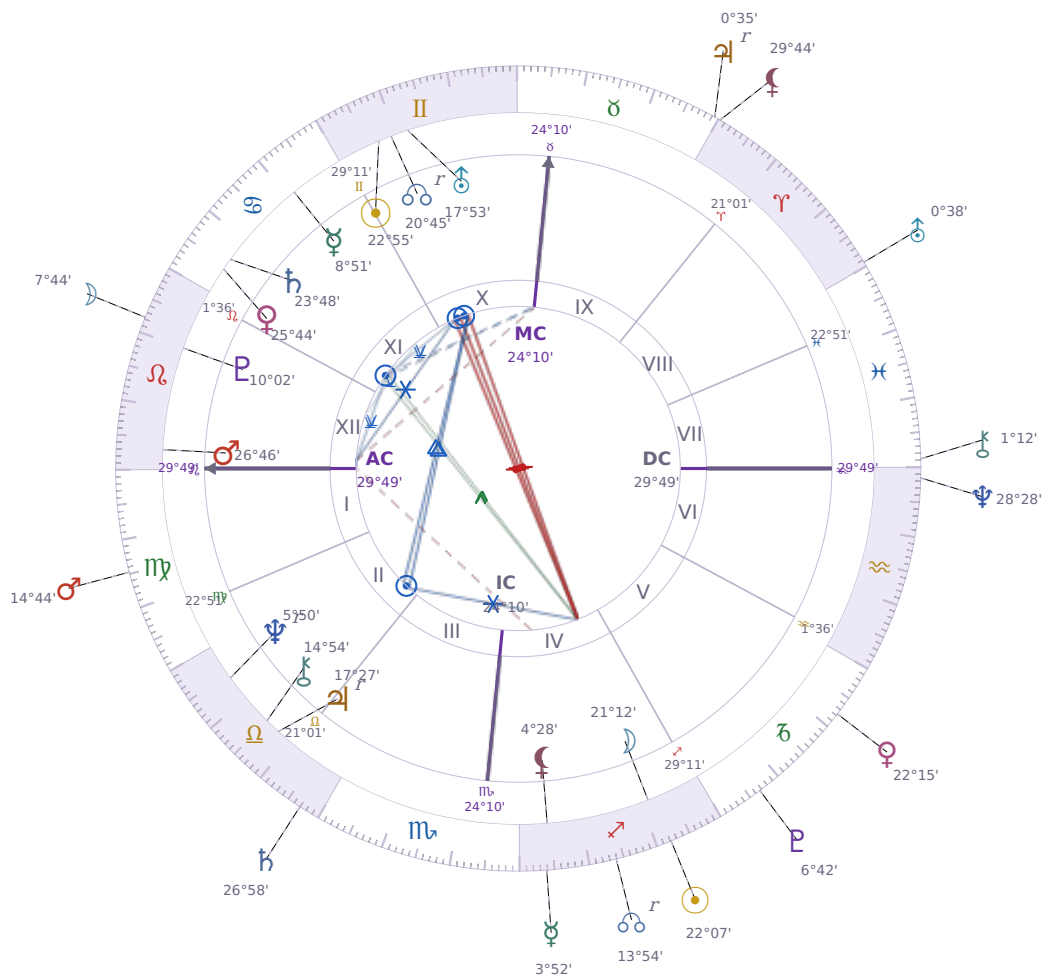

DAILY PERSONAL HOROSCOPE

Donald John Trump

President of the United States (2017–2021; since 2025)

♊ Gemini June 14, 1946 10:54 New York City

Wednesday, 14 December 2011

TRANSITS FOR TODAY

☉ Sun	in ♐ Sagittarius	22°07'59"
☾ Moon	in ♌ Leo	7°44'58"
☿ Mercury	in ♐ Sagittarius	3°52'16"
♀ Venus	in ♑ Capricorn	22°15'42"
♂ Mars	in ♍ Virgo	14°44'13"
♃ Jupiter	in ♉ Taurus Rx	0°35'33"
♄ Saturn	in ♎ Libra	26°58'37"

♅ Uranus	in ♈ Aries	0°38'58"
♆ Neptune	in ♒ Aquarius	28°28'41"
♇ Pluto	in ♏ Capricorn	6°42'08"
♁ Chiron	in ♓ Pisces	1°12'09"
♁ NNode	in ♐ Sagittarius Rx	13°54'21"
♁ Lilith	in ♈ Aries	29°44'59"

NATAL PLANETS