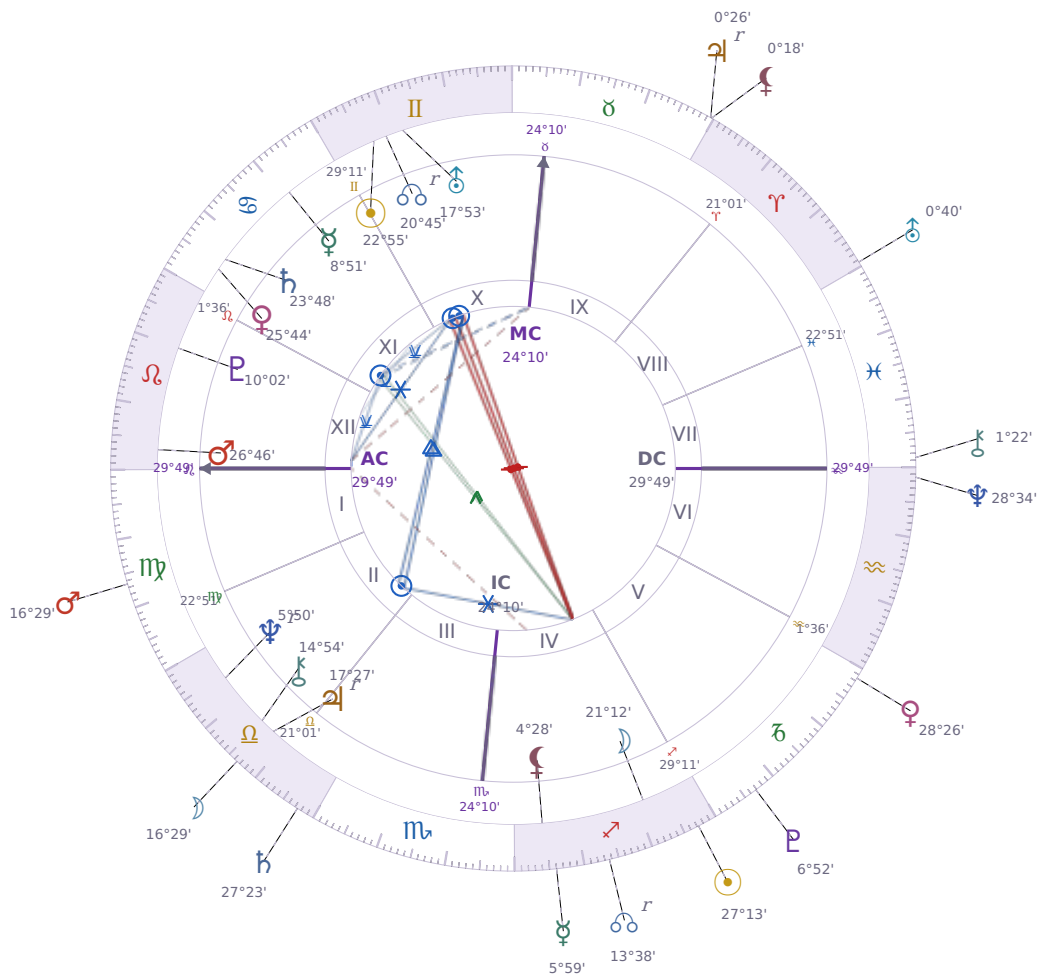

DAILY PERSONAL HOROSCOPE

Donald John Trump

President of the United States (2017–2021; since 2025)

♊ Gemini June 14, 1946 10:54 New York City

Monday, 19 December 2011

TRANSITS FOR TODAY

| | | |
|-----------|------------------|-----------|
| ☉ Sun | in ♏ Sagittarius | 27°13'14" |
| ☾ Moon | in ♎ Libra | 16°29'18" |
| ☿ Mercury | in ♏ Sagittarius | 5°59'43" |
| ♀ Venus | in ♐ Capricorn | 28°26'08" |
| ♂ Mars | in ♍ Virgo | 16°29'15" |
| ♃ Jupiter | in ♉ Taurus Rx | 0°26'13" |
| ♄ Saturn | in ♎ Libra | 27°23'34" |

| | | |
|-----------|---------------------|-----------|
| ♅ Uranus | in ♈ Aries | 0°40'41" |
| ♆ Neptune | in ♒ Aquarius | 28°34'50" |
| ♇ Pluto | in ♏ Capricorn | 6°52'39" |
| ♁ Chiron | in ♓ Pisces | 1°22'37" |
| ♁ NNode | in ♐ Sagittarius Rx | 13°38'28" |
| ♁ Lilith | in ♉ Taurus | 0°18'24" |

NATAL PLANETS

| | | | |
|--------------|------------------|-----------|-------|
| ☉ Sun | in ♊ Gemini | 22°55'42" | X |
| ☾ Moon | in ♐ Sagittarius | 21°12'12" | IV |
| ☿ Mercury | in ♋ Cancer | 8°51'34" | XI |
| ♀ Venus | in ♋ Cancer | 25°44'17" | XI |
| ♂ Mars | in ♌ Leo | 26°46'33" | XII |
| ♃ Jupiter | in ♎ Libra | 17°27'07" | II Rx |
| ♄ Saturn | in ♋ Cancer | 23°48'56" | XI |
| ♅ Uranus | in ♊ Gemini | 17°53'35" | X |
| ♆ Neptune | in ♎ Libra | 5°50'31" | II Rx |
| ♇ Pluto | in ♌ Leo | 10°02'32" | XII |
| ♁ Chiron | in ♎ Libra | 14°54'44" | II |
| ♁ North Node | in ♊ Gemini | 20°45'24" | X Rx |
| ♁ Lilith | in ♐ Sagittarius | 4°28'48" | IV |