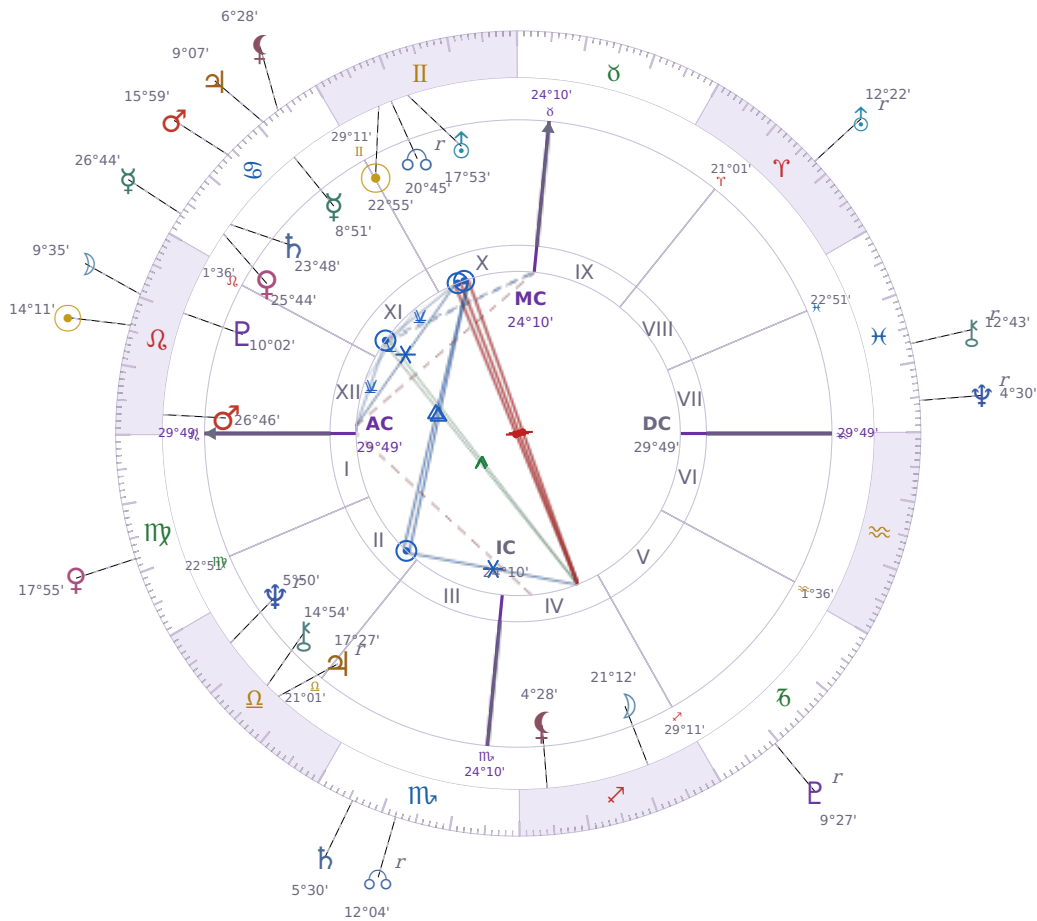

DAILY PERSONAL HOROSCOPE

Donald John Trump

President of the United States (2017–2021; since 2025)

♊ Gemini June 14, 1946 10:54 New York City

Tuesday, 6 August 2013

TRANSITS FOR TODAY

|           |              |           |
|-----------|--------------|-----------|
| ☉ Sun     | in ♌ Leo     | 14°11'16" |
| ☾ Moon    | in ♌ Leo     | 9°35'20"  |
| ☿ Mercury | in ♋ Cancer  | 26°44'56" |
| ♀ Venus   | in ♍ Virgo   | 17°55'54" |
| ♂ Mars    | in ♋ Cancer  | 15°59'03" |
| ♃ Jupiter | in ♋ Cancer  | 9°07'49"  |
| ♄ Saturn  | in ♏ Scorpio | 5°30'42"  |

|           |                   |           |
|-----------|-------------------|-----------|
| ♅ Uranus  | in ♈ Aries Rx     | 12°22'00" |
| ♆ Neptune | in ♓ Pisces Rx    | 4°30'49"  |
| ♇ Pluto   | in ♑ Capricorn Rx | 9°27'53"  |
| ♁ Chiron  | in ♓ Pisces Rx    | 12°43'01" |
| ♁ NNode   | in ♏ Scorpio Rx   | 12°04'47" |
| ♁ Lilith  | in ♋ Cancer       | 6°28'38"  |

## NATAL PLANETS

|              |                  |           |       |
|--------------|------------------|-----------|-------|
| ☉ Sun        | in ♊ Gemini      | 22°55'42" | X     |
| ☾ Moon       | in ♐ Sagittarius | 21°12'12" | IV    |
| ☿ Mercury    | in ♋ Cancer      | 8°51'34"  | XI    |
| ♀ Venus      | in ♋ Cancer      | 25°44'17" | XI    |
| ♂ Mars       | in ♌ Leo         | 26°46'33" | XII   |
| ♃ Jupiter    | in ♎ Libra       | 17°27'07" | II Rx |
| ♄ Saturn     | in ♋ Cancer      | 23°48'56" | XI    |
| ♅ Uranus     | in ♊ Gemini      | 17°53'35" | X     |
| ♆ Neptune    | in ♎ Libra       | 5°50'31"  | II Rx |
| ♇ Pluto      | in ♌ Leo         | 10°02'32" | XII   |
| ♁ Chiron     | in ♎ Libra       | 14°54'44" | II    |
| ♁ North Node | in ♊ Gemini      | 20°45'24" | X Rx  |
| ♁ Lilith     | in ♐ Sagittarius | 4°28'48"  | IV    |

Tuesday · ☿ Mars

Colors: Red

Stone: Ruby

Number: 9