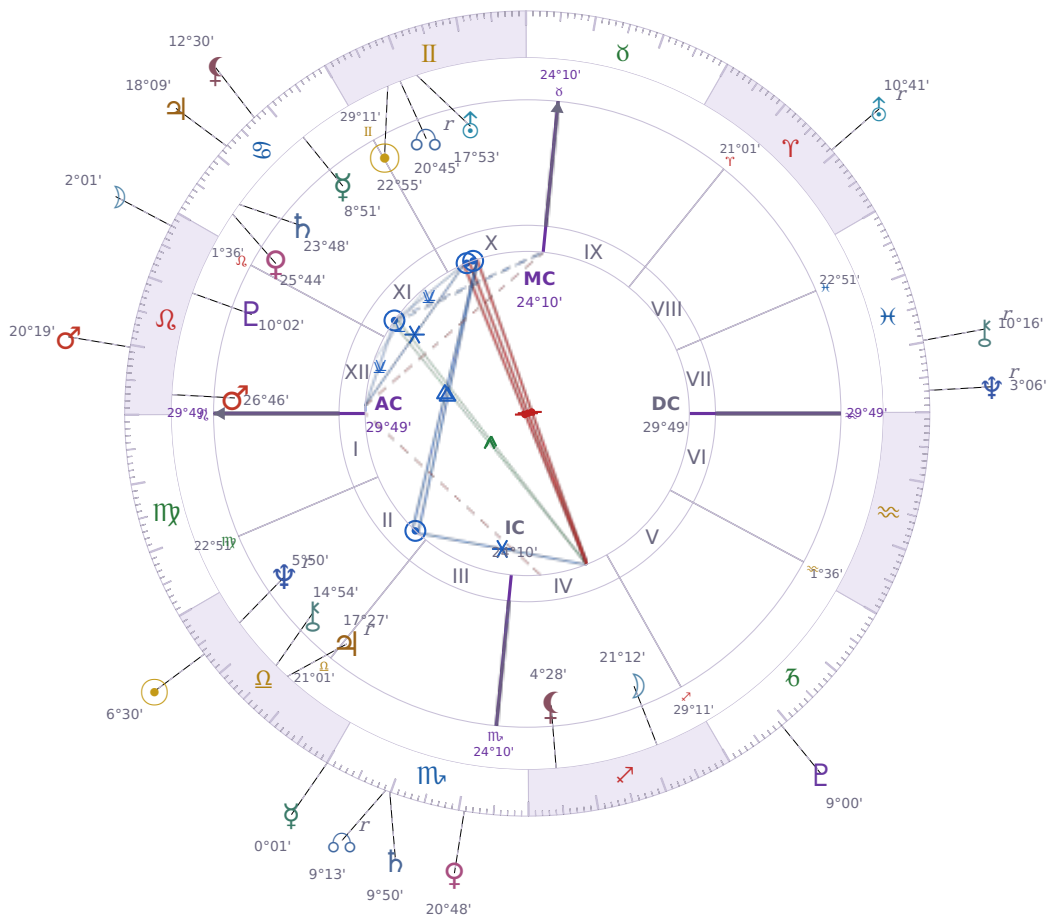

DAILY PERSONAL HOROSCOPE

## Donald John Trump

President of the United States (2017–2021; since 2025)

♊ Gemini June 14, 1946 10:54 New York City

**Sunday, 29 September 2013**