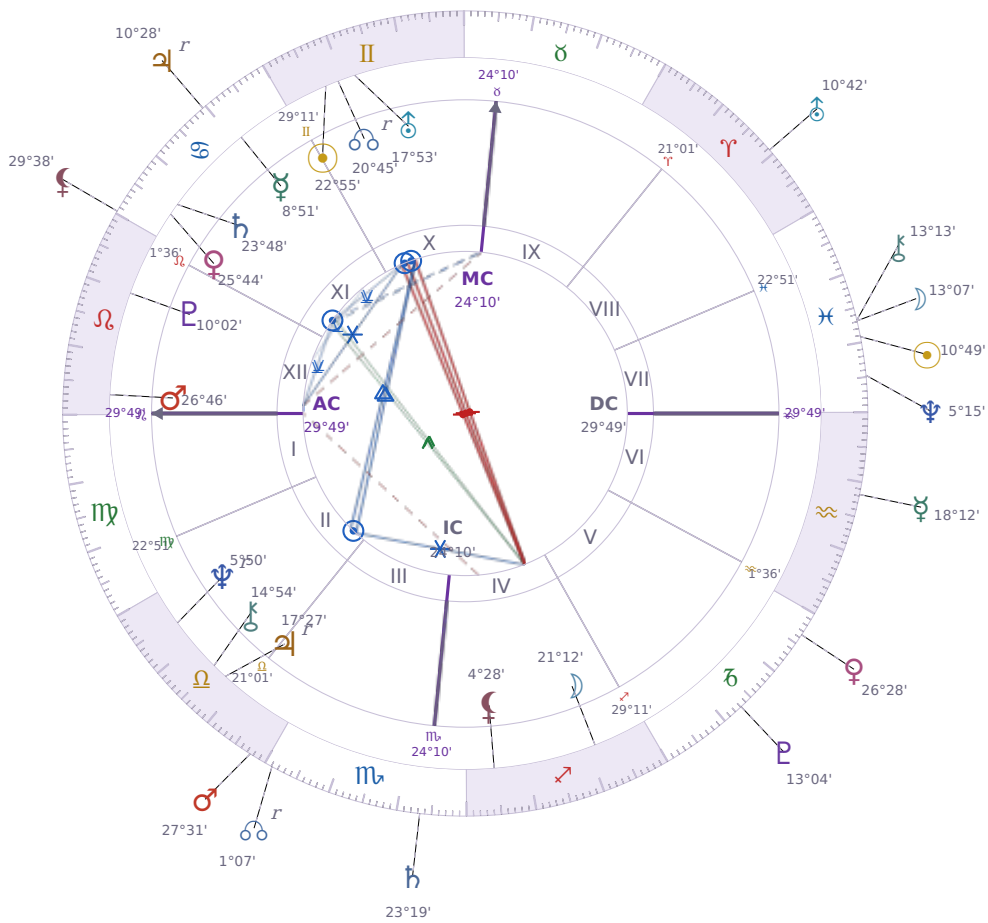

DAILY PERSONAL HOROSCOPE

Donald John Trump

President of the United States (2017–2021; since 2025)

♊ Gemini June 14, 1946 10:54 New York City

Saturday, 1 March 2014

TRANSITS FOR TODAY

☉ Sun	in ♓ Pisces	10°49'09"
☾ Moon	in ♓ Pisces	13°07'42"
☿ Mercury	in ♒ Aquarius	18°12'26"
♀ Venus	in ♐ Capricorn	26°28'39"
♂ Mars	in ♎ Libra	27°31'57"
♃ Jupiter	in ♋ Cancer Rx	10°28'57"
♄ Saturn	in ♏ Scorpio	23°19'06"

♅ Uranus	in ♈ Aries	10°42'47"
♆ Neptune	in ♋ Pisces	5°15'48"
♇ Pluto	in ♏ Capricorn	13°04'50"
♁ Chiron	in ♋ Pisces	13°13'32"
♁ NNode	in ♏ Scorpio Rx	1°07'03"
♁ Lilith	in ♋ Cancer	29°38'25"

NATAL PLANETS