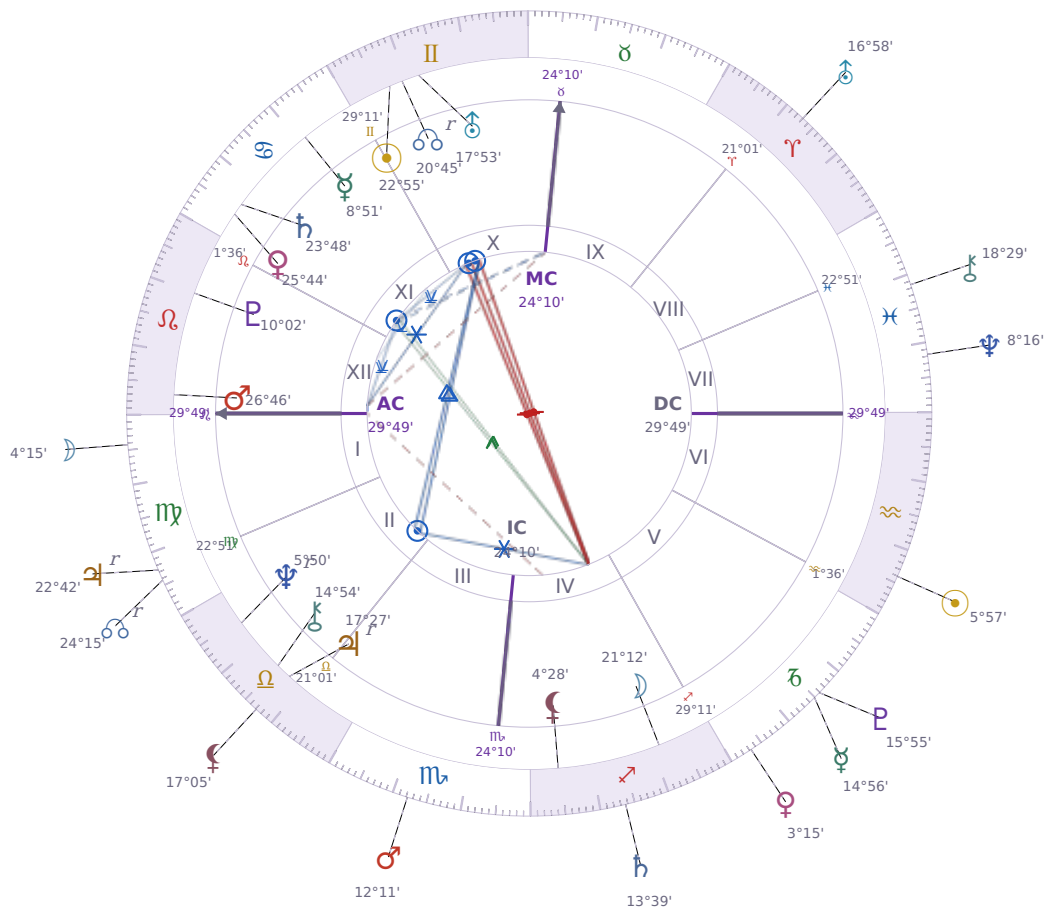

DAILY PERSONAL HOROSCOPE

Donald John Trump

President of the United States (2017–2021; since 2025)

♊ Gemini June 14, 1946 10:54 New York City

Tuesday, 26 January 2016

TRANSITS FOR TODAY

☉ Sun	in ♒ Aquarius	5°57'19"
☾ Moon	in ♍ Virgo	4°15'18"
☿ Mercury	in ♐ Capricorn	14°56'05"
♀ Venus	in ♐ Capricorn	3°15'09"
♂ Mars	in ♏ Scorpio	12°11'34"
♃ Jupiter	in ♍ Virgo Rx	22°42'07"
♄ Saturn	in ♐ Sagittarius	13°39'56"

♅ Uranus	in ♈ Aries	16°58'41"
♆ Neptune	in ♋ Pisces	8°16'44"
♇ Pluto	in ♏ Capricorn	15°55'12"
♁ Chiron	in ♋ Pisces	18°29'25"
♁ NNode	in ♍ Virgo Rx	24°15'32"
♁ Lilith	in ♎ Libra	17°05'51"

NATAL PLANETS

☉ Sun	in ♊ Gemini	22°55'42"	X
☾ Moon	in ♐ Sagittarius	21°12'12"	IV
☿ Mercury	in ♋ Cancer	8°51'34"	XI
♀ Venus	in ♋ Cancer	25°44'17"	XI
♂ Mars	in ♌ Leo	26°46'33"	XII
♃ Jupiter	in ♎ Libra	17°27'07"	II Rx
♄ Saturn	in ♋ Cancer	23°48'56"	XI
♅ Uranus	in ♊ Gemini	17°53'35"	X
♆ Neptune	in ♎ Libra	5°50'31"	II Rx
♇ Pluto	in ♌ Leo	10°02'32"	XII
♁ Chiron	in ♎ Libra	14°54'44"	II
♁ North Node	in ♊ Gemini	20°45'24"	X Rx
♁ Lilith	in ♐ Sagittarius	4°28'48"	IV

KEY DATE

☿ Mercury stations Direct

Mercury stationing direct means **conversations and decisions that felt stuck** will start moving again, and you'll notice **clarity returning** to emails, plans, and talks that were confusing before. At work and in daily life, **miscommunications often resolve themselves** once this station passes, and people tend to follow through on things they'd postponed. Over the next few days, **information you've been waiting for** usually arrives, and you'll feel ready to **commit to choices** you'd been sitting on.

☿ Mercury □ Square ♁ natal Chiron

While this lasts, you find yourself **rehashing old hurts in conversations** without meaning to. You say things that accidentally trigger people or bring up painful topics you thought you'd moved past. This period can feel frustrating because your words seem to land wrong, even when you're trying to help or connect.