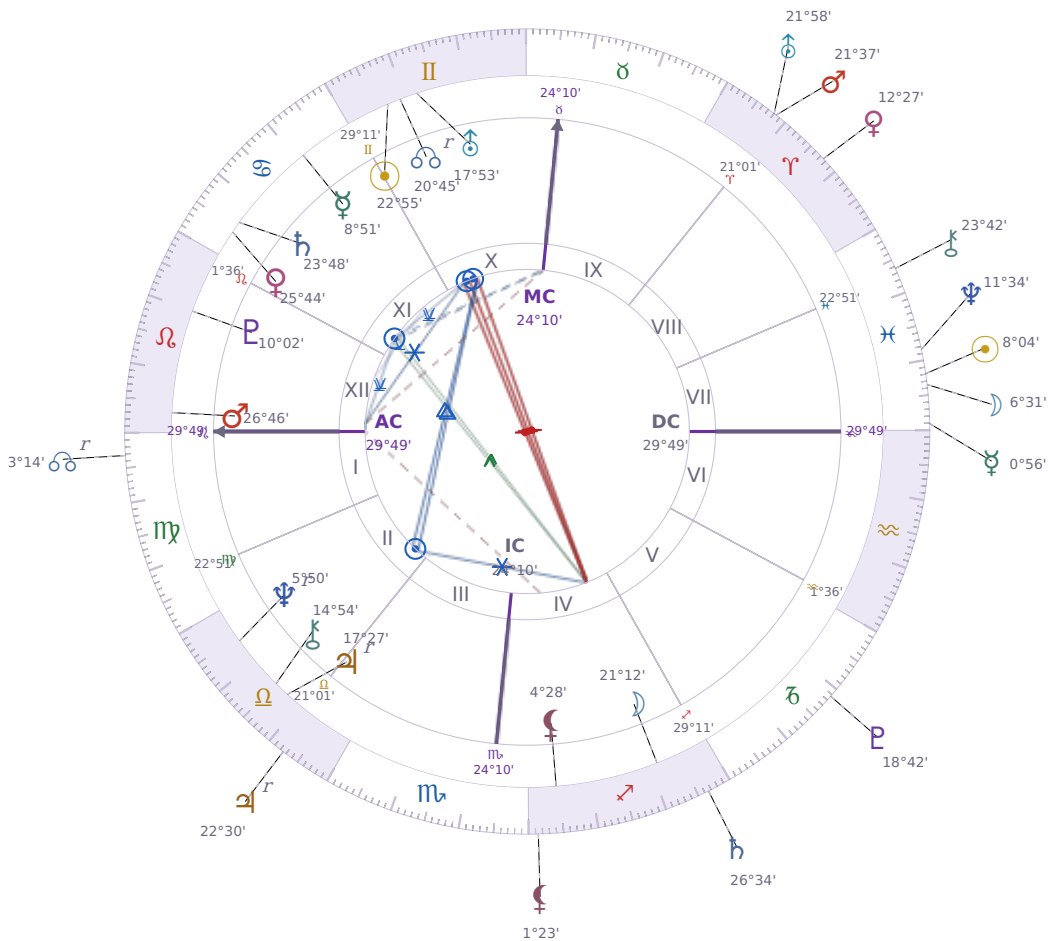

DAILY PERSONAL HOROSCOPE

Donald John Trump

President of the United States (2017–2021; since 2025)

♊ Gemini June 14, 1946 10:54 New York City

Sunday, 26 February 2017

TRANSITS FOR TODAY

☉ Sun	in ♋ Pisces	8°04'38"
☾ Moon	in ♋ Pisces	6°31'08"
☿ Mercury	in ♋ Pisces	0°56'47"
♀ Venus	in ♈ Aries	12°27'58"
♂ Mars	in ♈ Aries	21°37'43"
♃ Jupiter	in ♎ Libra Rx	22°30'08"
♄ Saturn	in ♐ Sagittarius	26°34'43"

♅ Uranus	in ♈ Aries	21°58'50"
♆ Neptune	in ♓ Pisces	11°34'13"
♇ Pluto	in ♑ Capricorn	18°42'59"
♁ Chiron	in ♓ Pisces	23°42'38"
♁ NNode	in ♍ Virgo Rx	3°14'04"
♁ Lilith	in ♐ Sagittarius	1°23'54"

NATAL PLANETS

KEY DATE

☿ Mercury enters ♓ Pisces

Mercury in *Pisces* makes your thinking **slower and less direct** — you'll notice yourself taking longer to find the right words, or changing your mind mid-conversation. In work and daily tasks, this transit rewards **intuition and pattern-spotting** over step-by-step logic, so you might solve problems by sensing what feels right rather than working through details. Relationships often improve because you're more **willing to listen without interrupting** and pick up on what people aren't saying aloud, though you may struggle to explain your own point clearly.