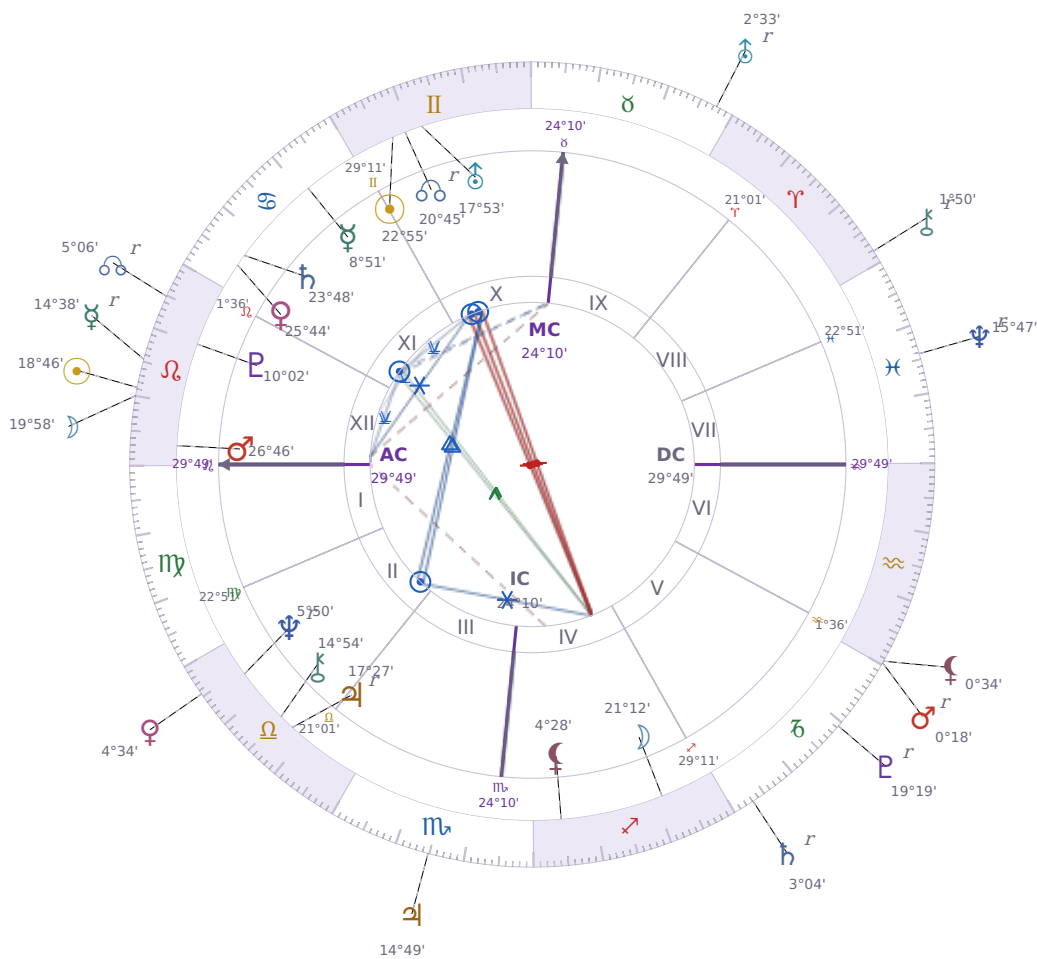

DAILY PERSONAL HOROSCOPE

Donald John Trump

President of the United States (2017–2021; since 2025)

♊ Gemini June 14, 1946 10:54 New York City

Saturday, 11 August 2018

TRANSITS FOR TODAY

☉ Sun	in ♌ Leo	18°46'35"
☾ Moon	in ♌ Leo	19°58'37"
☿ Mercury	in ♌ Leo Rx	14°38'09"
♀ Venus	in ♎ Libra	4°34'08"
♂ Mars	in ♒ Aquarius Rx	0°18'31"
♃ Jupiter	in ♏ Scorpio	14°49'12"
♄ Saturn	in ♑ Capricorn Rx	3°04'22"

♅ Uranus	in ♉ Taurus Rx	2°33'18"
♆ Neptune	in ♋ Pisces Rx	15°47'40"
♇ Pluto	in ♏ Capricorn Rx	19°19'35"
♁ Chiron	in ♈ Aries Rx	1°50'22"
♊ NNode	in ♌ Leo Rx	5°06'51"
♁ Lilith	in ♒ Aquarius	0°34'39"

NATAL PLANETS