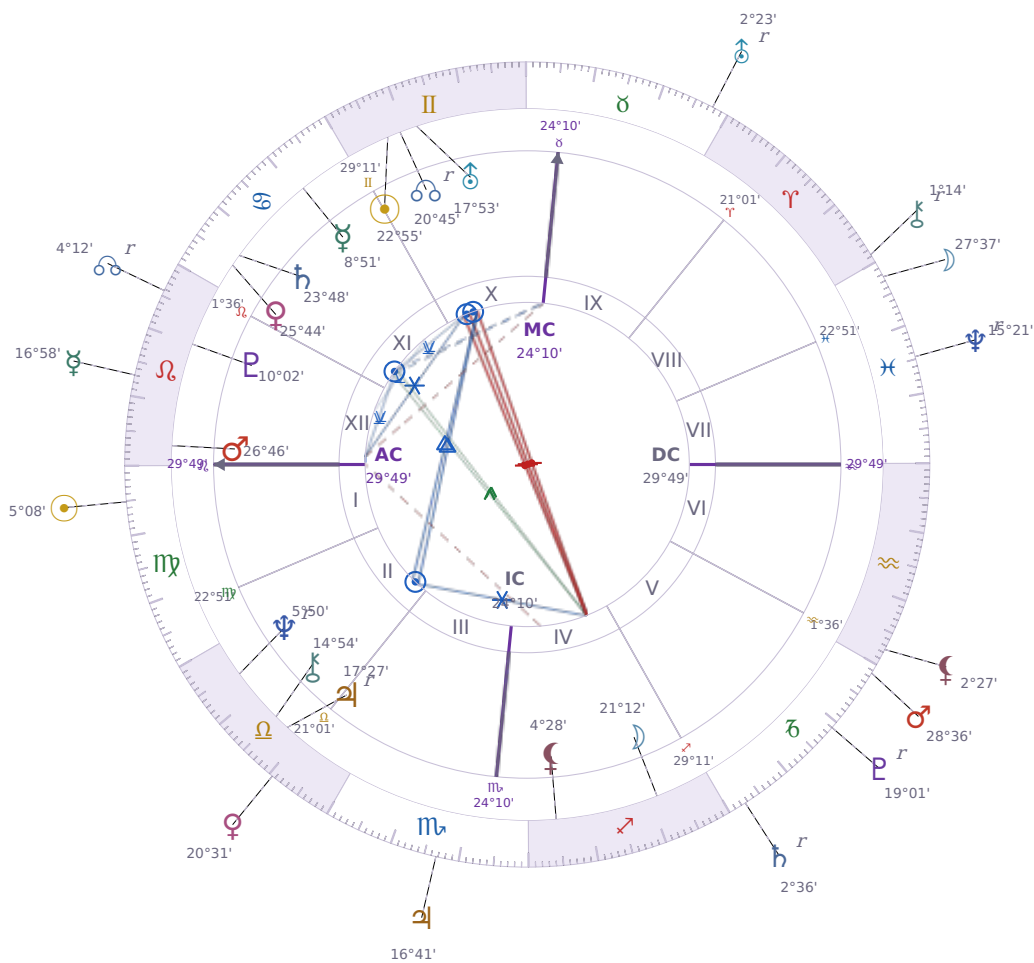

DAILY PERSONAL HOROSCOPE

Donald John Trump

President of the United States (2017–2021; since 2025)

♊ Gemini June 14, 1946 10:54 New York City

Tuesday, 28 August 2018

TRANSITS FOR TODAY

☉ Sun	in ♍ Virgo	5°08'15"
☾ Moon	in ♓ Pisces	27°37'57"
☿ Mercury	in ♌ Leo	16°58'06"
♀ Venus	in ♎ Libra	20°31'47"
♂ Mars	in ♑ Capricorn	28°36'56"
♃ Jupiter	in ♏ Scorpio	16°41'58"
♄ Saturn	in ♑ Capricorn Rx	2°36'26"

♅ Uranus	in	♉ Taurus Rx	2°23'08"
♆ Neptune	in	♓ Pisces Rx	15°21'35"
♇ Pluto	in	♑ Capricorn Rx	19°01'16"
♁ Chiron	in	♈ Aries Rx	1°14'36"
♊ NNode	in	♌ Leo Rx	4°12'50"
♁ Lilith	in	♒ Aquarius	2°27'36"

NATAL PLANETS