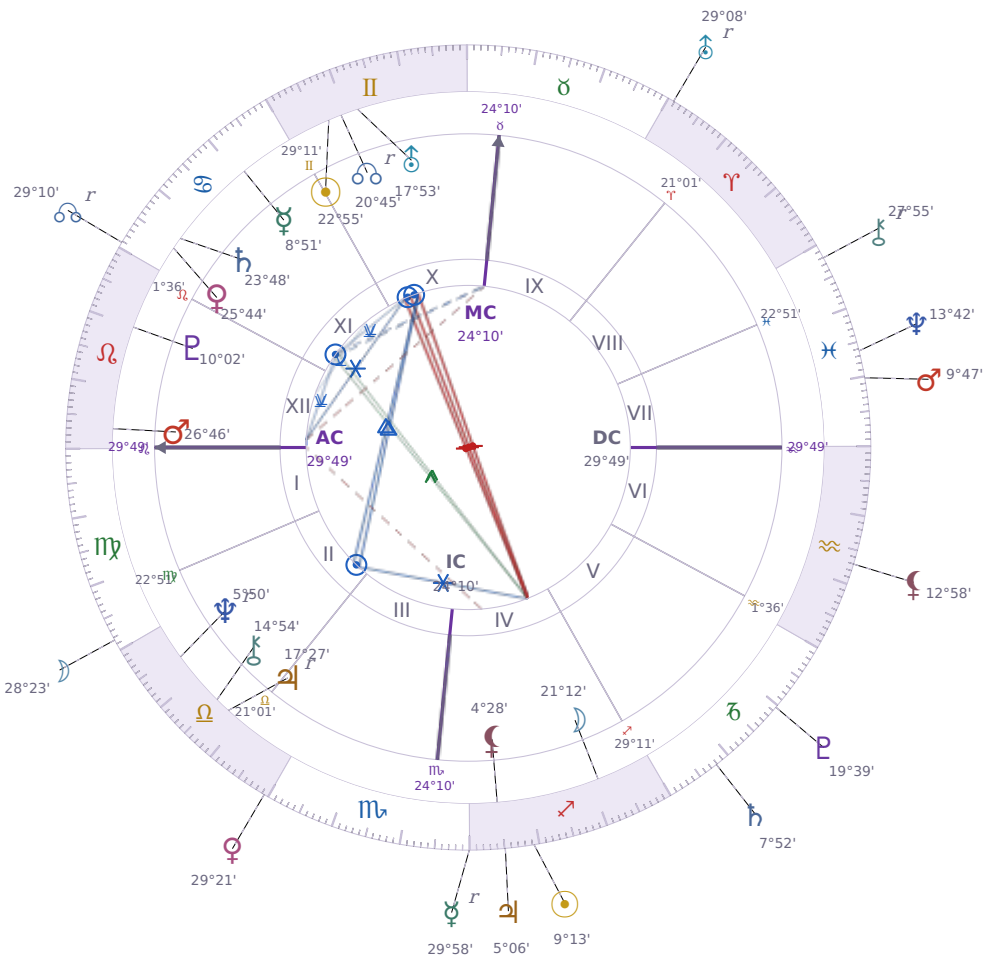

DAILY PERSONAL HOROSCOPE

Donald John Trump

President of the United States (2017–2021; since 2025)

♊ Gemini June 14, 1946 10:54 New York City

Saturday, 1 December 2018

TRANSITS FOR TODAY

☉ Sun	in ♐ Sagittarius	9°13'53"
☾ Moon	in ♍ Virgo	28°23'17"
☿ Mercury	in ♏ Scorpio Rx	29°58'00"
♀ Venus	in ♎ Libra	29°21'45"
♂ Mars	in ♓ Pisces	9°47'42"
♃ Jupiter	in ♐ Sagittarius	5°06'22"
♄ Saturn	in ♐ Capricorn	7°52'31"

♅ Uranus	in ♈ Aries Rx	29°08'40"
♆ Neptune	in ♓ Pisces	13°42'21"
♇ Pluto	in ♑ Capricorn	19°39'04"
♁ Chiron	in ♓ Pisces Rx	27°55'35"
♊ NNode	in ♋ Cancer Rx	29°10'57"
♁ Lilith	in ♒ Aquarius	12°58'54"

NATAL PLANETS