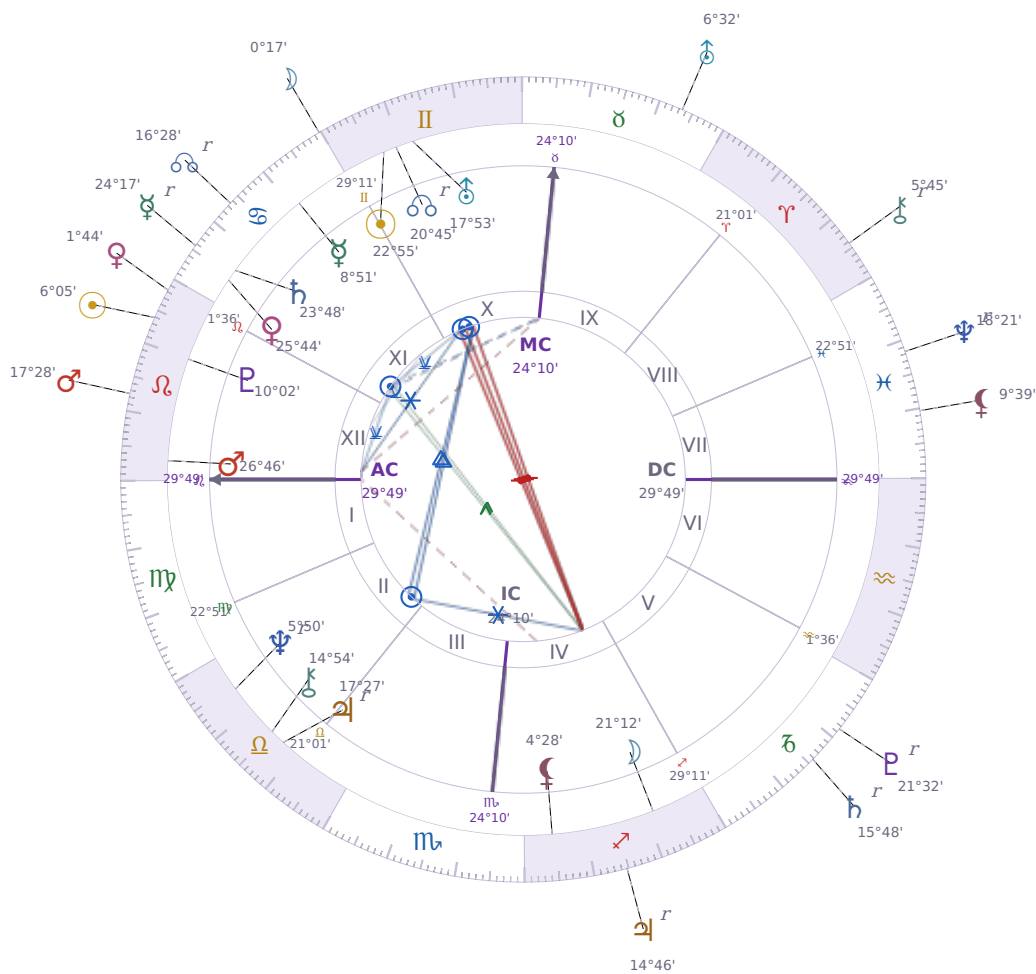

DAILY PERSONAL HOROSCOPE

Donald John Trump

President of the United States (2017–2021; since 2025)

♊ Gemini June 14, 1946 10:54 New York City

Monday, 29 July 2019

TRANSITS FOR TODAY

☉ Sun	in ♌ Leo	6°05'49"
☾ Moon	in ♋ Cancer	0°17'08"
☿ Mercury	in ♋ Cancer Rx	24°17'50"
♀ Venus	in ♌ Leo	1°45'00"
♂ Mars	in ♌ Leo	17°28'52"
♃ Jupiter	in ♐ Sagittarius Rx	14°46'09"
♄ Saturn	in ♑ Capricorn Rx	15°48'16"

♅ Uranus	in ♉ Taurus	6°32'22"
♆ Neptune	in ♋ Pisces Rx	18°21'23"
♇ Pluto	in ♏ Capricorn Rx	21°32'08"
♁ Chiron	in ♈ Aries Rx	5°45'40"
♊ NNode	in ♋ Cancer Rx	16°28'26"
♁ Lilith	in ♋ Pisces	9°39'41"

NATAL PLANETS