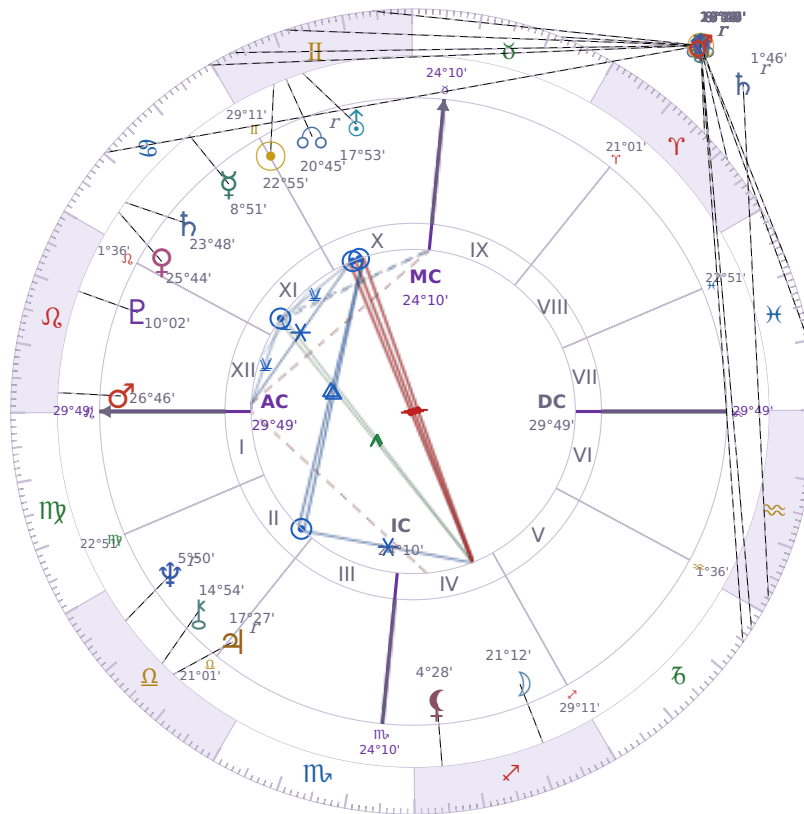

DAILY PERSONAL HOROSCOPE

Donald John Trump

President of the United States (2017–2021; since 2025)

♊ Gemini June 14, 1946 10:54 New York City

Tuesday, 26 May 2020

TRANSITS FOR TODAY

☉ Sun	in ♊ Gemini	5°41'45"
☾ Moon	in ♋ Cancer	19°49'06"
☿ Mercury	in ♊ Gemini	26°47'22"
♀ Venus	in ♊ Gemini Rx	18°24'37"
♂ Mars	in ♋ Pisces	9°01'43"
♃ Jupiter	in ♏ Capricorn Rx	27°00'59"
♄ Saturn	in ♒ Aquarius Rx	1°46'02"

♅ Uranus	in ♉ Taurus	8°16'33"
♆ Neptune	in ♋ Pisces	20°45'11"
♇ Pluto	in ♏ Capricorn Rx	24°46'25"
♁ Chiron	in ♈ Aries	8°32'32"
♊ NNode	in ♋ Cancer Rx	0°28'52"
♁ Lilith	in ♈ Aries	13°27'58"

NATAL PLANETS