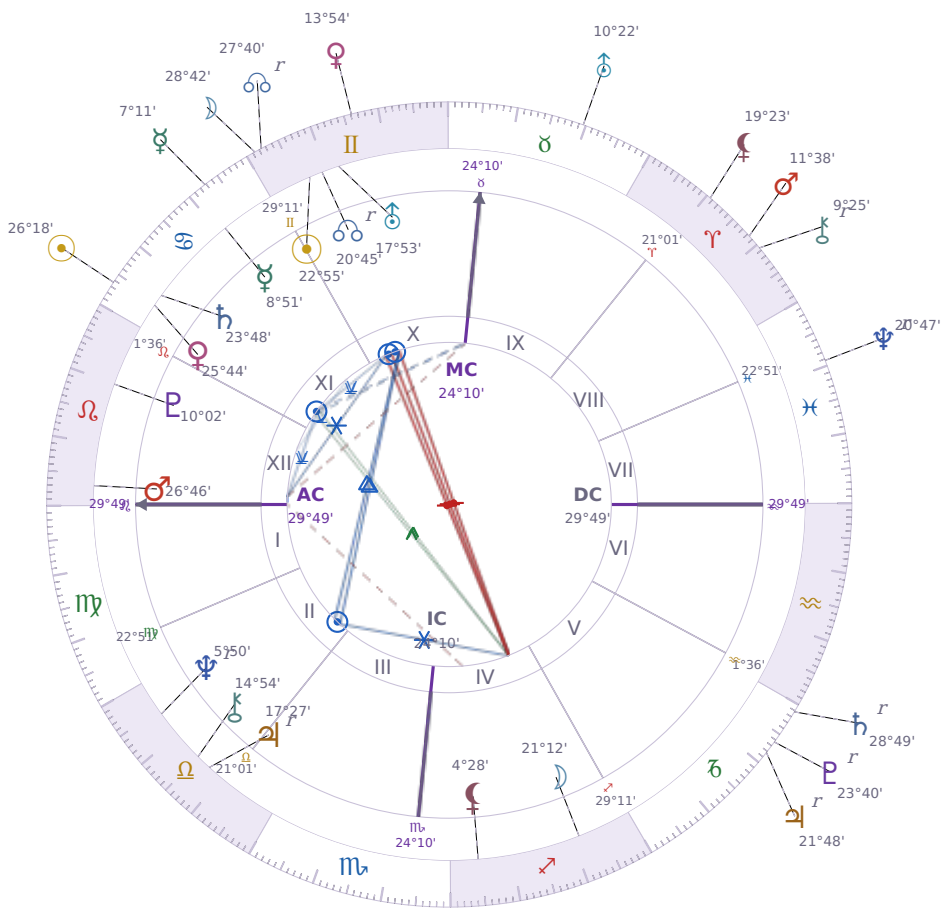

DAILY PERSONAL HOROSCOPE

Donald John Trump

President of the United States (2017–2021; since 2025)

♊ Gemini June 14, 1946 10:54 New York City

Saturday, 18 July 2020

TRANSITS FOR TODAY

☉ Sun	in ♋ Cancer	26°18'55"
☾ Moon	in ♊ Gemini	28°42'07"
☿ Mercury	in ♋ Cancer	7°11'07"
♀ Venus	in ♊ Gemini	13°54'14"
♂ Mars	in ♈ Aries	11°38'38"
♃ Jupiter	in ♏ Capricorn Rx	21°48'06"
♄ Saturn	in ♏ Capricorn Rx	28°49'16"

♅ Uranus	in ♉ Taurus	10°22'13"
♆ Neptune	in ♋ Pisces Rx	20°47'28"
♇ Pluto	in ♄ Capricorn Rx	23°40'24"
♁ Chiron	in ♈ Aries Rx	9°25'07"
♊ NNode	in ♊ Gemini Rx	27°40'30"
♁ Lilith	in ♈ Aries	19°23'59"

NATAL PLANETS

Saturday · ♄ Saturn

Colors: Violet

Stone: Obsidian

Number: 8