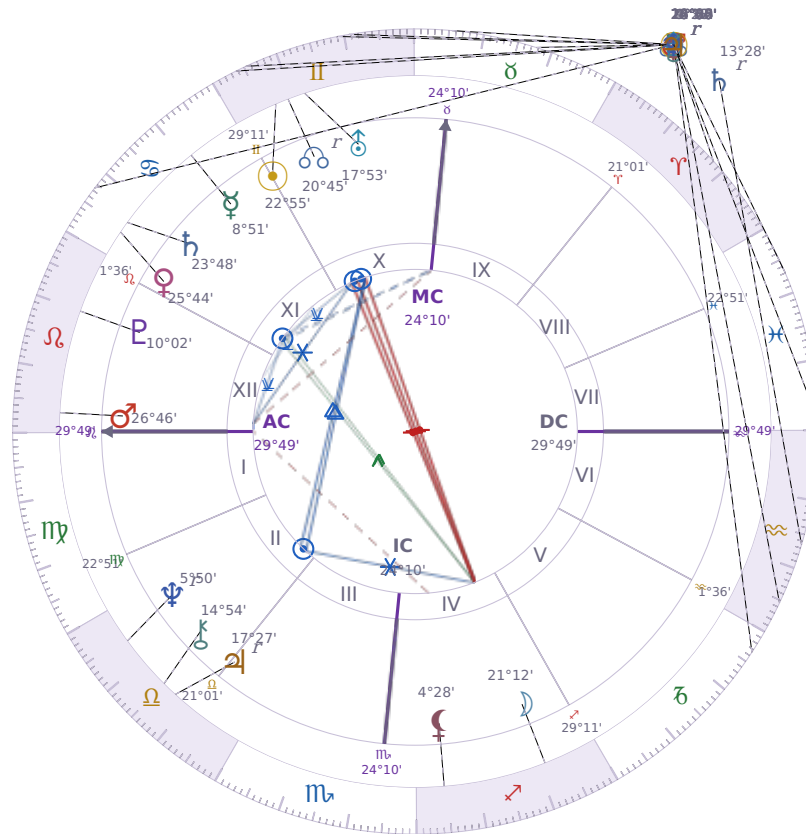

DAILY PERSONAL HOROSCOPE

Donald John Trump

President of the United States (2017–2021; since 2025)

♊ Gemini June 14, 1946 10:54 New York City

Sunday, 30 May 2021

TRANSITS FOR TODAY

☉ Sun	in ♊ Gemini	9°17'49"
☾ Moon	in ♒ Aquarius	4°37'18"
☿ Mercury	in ♊ Gemini Rx	24°42'18"
♀ Venus	in ♊ Gemini	26°15'57"
♂ Mars	in ♋ Cancer	22°34'56"
♃ Jupiter	in ♓ Pisces	1°28'38"
♄ Saturn	in ♒ Aquarius Rx	13°28'36"

♅ Uranus	in ♉ Taurus	12°20'39"
♆ Neptune	in ♓ Pisces	23°00'49"
♇ Pluto	in ♑ Capricorn Rx	26°33'50"
♁ Chiron	in ♈ Aries	12°02'27"
♊ NNode	in ♊ Gemini Rx	10°56'30"
♁ Lilith	in ♉ Taurus	24°35'11"

NATAL PLANETS