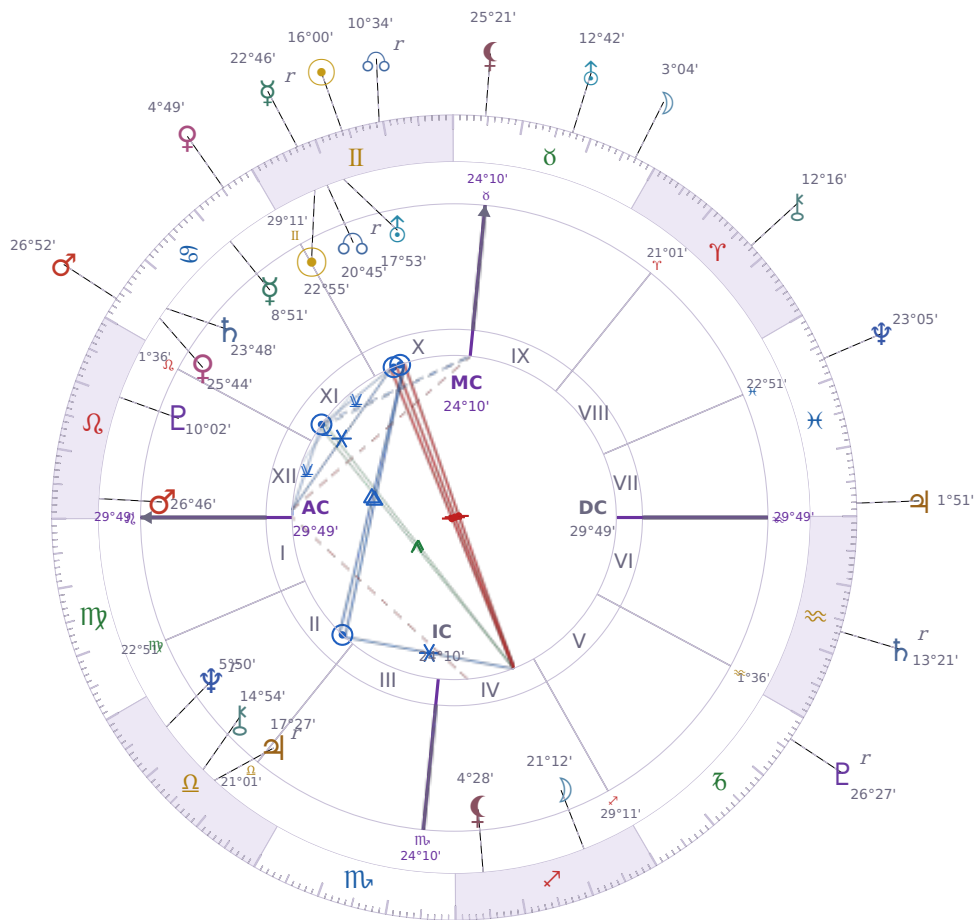

DAILY PERSONAL HOROSCOPE

Donald John Trump

President of the United States (2017–2021; since 2025)

♊ Gemini June 14, 1946 10:54 New York City

Sunday, 6 June 2021

TRANSITS FOR TODAY

☉ Sun	in ♊ Gemini	16°00'09"
☾ Moon	in ♉ Taurus	3°04'27"
☿ Mercury	in ♊ Gemini <b>Rx</b>	22°46'17"
♀ Venus	in ♋ Cancer	4°49'09"
♂ Mars	in ♋ Cancer	26°52'56"
♃ Jupiter	in ♓ Pisces	1°51'56"
♄ Saturn	in ♒ Aquarius <b>Rx</b>	13°21'28"

♅ Uranus	in ♉ Taurus	12°42'20"
♆ Neptune	in ♋ Pisces	23°05'58"
♇ Pluto	in ♄ Capricorn <b>Rx</b>	26°27'16"
♁ Chiron	in ♈ Aries	12°16'55"
♊ NNode	in ♊ Gemini <b>Rx</b>	10°34'15"
♁ Lilith	in ♉ Taurus	25°21'44"

## NATAL PLANETS

☉ Sun	in ♊ Gemini	22°55'42"	X
☾ Moon	in ♐ Sagittarius	21°12'12"	IV
☿ Mercury	in ♋ Cancer	8°51'34"	XI
♀ Venus	in ♋ Cancer	25°44'17"	XI
♂ Mars	in ♌ Leo	26°46'33"	XII
♃ Jupiter	in ♎ Libra	17°27'07"	II <b>Rx</b>
♄ Saturn	in ♋ Cancer	23°48'56"	XI
♅ Uranus	in ♊ Gemini	17°53'35"	X
♆ Neptune	in ♎ Libra	5°50'31"	II <b>Rx</b>
♇ Pluto	in ♌ Leo	10°02'32"	XII
♁ Chiron	in ♎ Libra	14°54'44"	II
♊ North Node	in ♊ Gemini	20°45'24"	X <b>Rx</b>
♁ Lilith	in ♐ Sagittarius	4°28'48"	IV

## KEY TRANSIT FACTORS