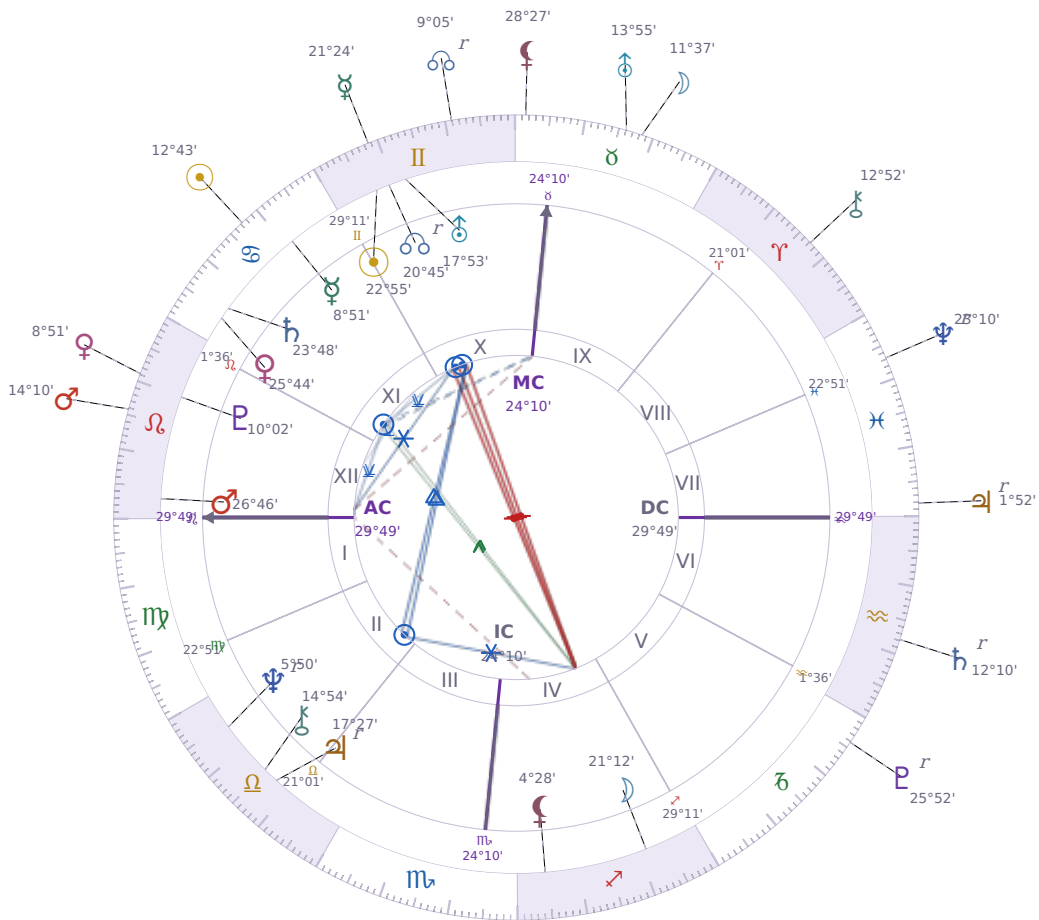

DAILY PERSONAL HOROSCOPE

## Donald John Trump

President of the United States (2017–2021; since 2025)

♊ Gemini June 14, 1946 10:54 New York City

Sunday, 4 July 2021

### TRANSITS FOR TODAY

☉ Sun	in ♋ Cancer	12°43'53"
☾ Moon	in ♉ Taurus	11°37'50"
☿ Mercury	in ♊ Gemini	21°24'14"
♀ Venus	in ♌ Leo	8°51'48"
♂ Mars	in ♌ Leo	14°10'43"
♃ Jupiter	in ♓ Pisces Rx	1°52'39"
♄ Saturn	in ♒ Aquarius Rx	12°10'36"