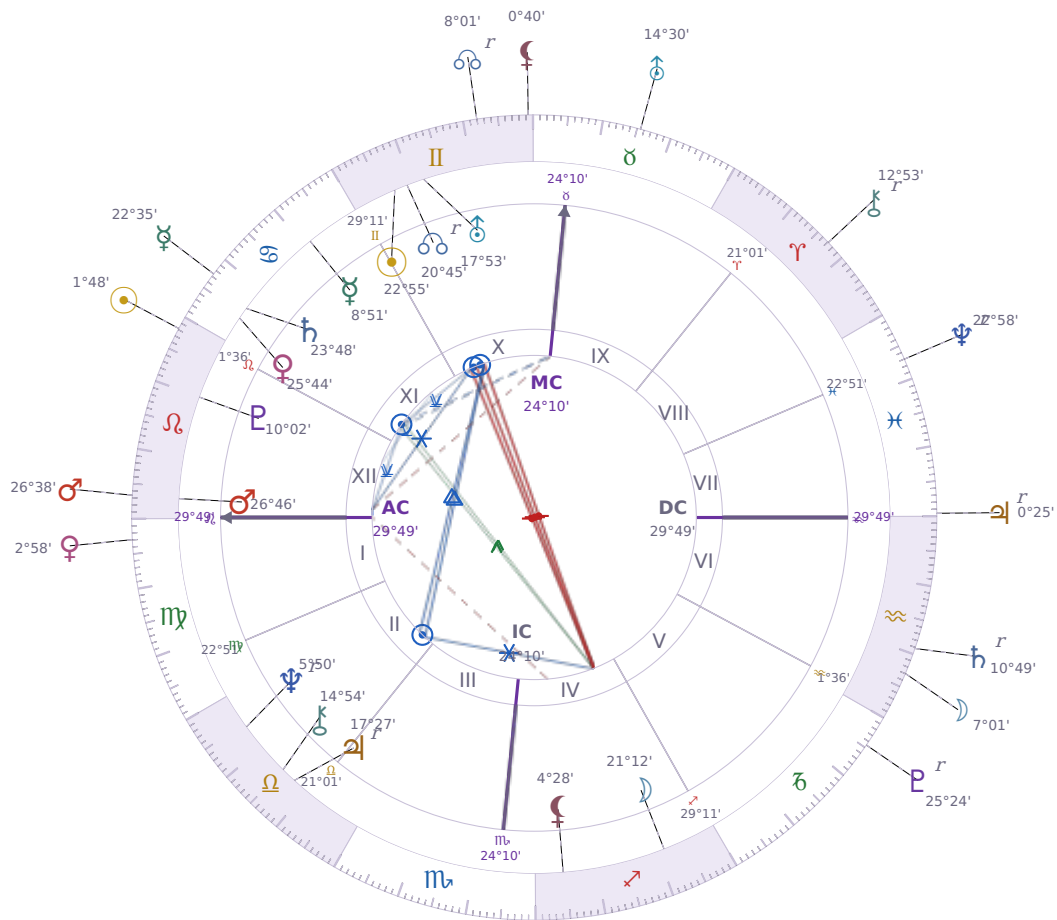

DAILY PERSONAL HOROSCOPE

Donald John Trump

President of the United States (2017–2021; since 2025)

♊ Gemini June 14, 1946 10:54 New York City

Saturday, 24 July 2021

TRANSITS FOR TODAY

☉ Sun	in ♌ Leo	1°48'44"
☾ Moon	in ♒ Aquarius	7°01'21"
☿ Mercury	in ♋ Cancer	22°35'13"
♀ Venus	in ♍ Virgo	2°58'12"
♂ Mars	in ♌ Leo	26°38'39"
♃ Jupiter	in ♓ Pisces Rx	0°25'00"
♄ Saturn	in ♒ Aquarius Rx	10°49'54"

♅ Uranus	in ♉ Taurus	14°30'13"
♆ Neptune	in ♋ Pisces Rx	22°59'00"
♇ Pluto	in ♏ Capricorn Rx	25°24'11"
♁ Chiron	in ♈ Aries Rx	12°53'48"
♊ NNode	in ♊ Gemini Rx	8°01'47"
♁ Lilith	in ♊ Gemini	0°40'52"

NATAL PLANETS