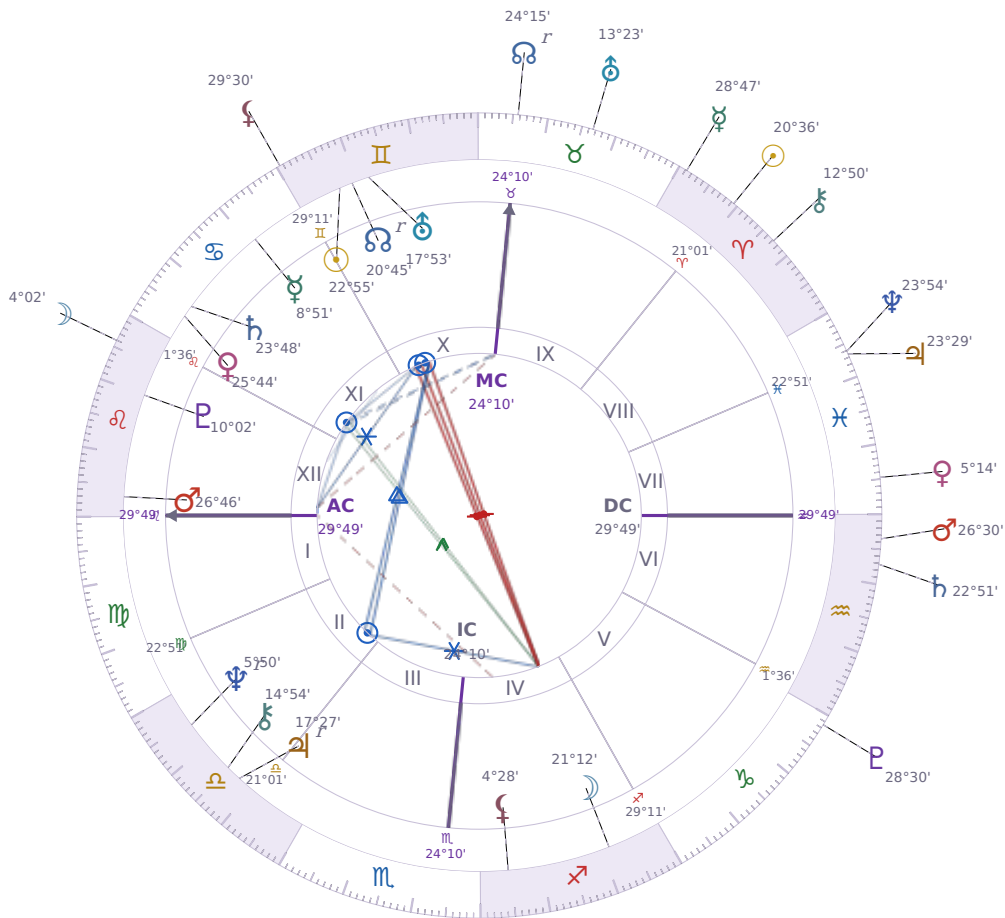

DAILY PERSONAL HOROSCOPE

Donald John Trump

President of the United States (2017–2021; since 2025)

♊ Gemini June 14, 1946 10:54 New York City

Sunday, 10 April 2022

TRANSITS FOR TODAY

☉ Sun	in ♈ Aries	20°36'05"
☾ Moon	in ♌ Leo	4°02'18"
☿ Mercury	in ♈ Aries	28°47'11"
♀ Venus	in ♓ Pisces	5°14'54"
♂ Mars	in ♒ Aquarius	26°30'05"
♃ Jupiter	in ♓ Pisces	23°29'56"
♄ Saturn	in ♒ Aquarius	22°51'47"

♅ Uranus	in ♉ Taurus	13°23'26"
♆ Neptune	in ♓ Pisces	23°54'23"
♇ Pluto	in ♑ Capricorn	28°30'32"
♁ Chiron	in ♈ Aries	12°50'40"
♁ NNode	in ♉ Taurus Rx	24°15'42"
♁ Lilith	in ♊ Gemini	29°30'27"

NATAL PLANETS