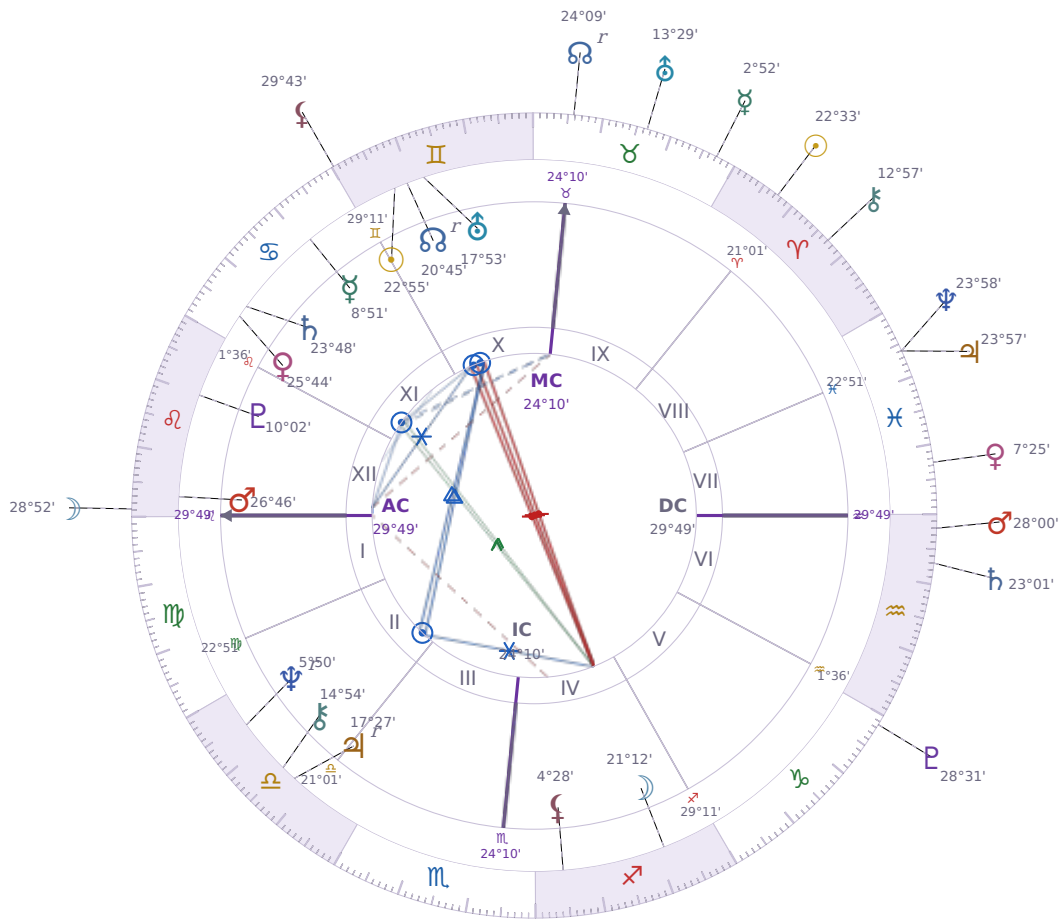

DAILY PERSONAL HOROSCOPE

Donald John Trump

President of the United States (2017–2021; since 2025)

♊ Gemini June 14, 1946 10:54 New York City

Tuesday, 12 April 2022

TRANSITS FOR TODAY

☉ Sun	in ♈ Aries	22°33'50"
☾ Moon	in ♌ Leo	28°52'20"
☿ Mercury	in ♉ Taurus	2°52'27"
♀ Venus	in ♋ Pisces	7°25'45"
♂ Mars	in ♒ Aquarius	28°00'46"
♃ Jupiter	in ♋ Pisces	23°57'14"
♄ Saturn	in ♒ Aquarius	23°01'25"

♅ Uranus	in ♉ Taurus	13°29'59"
♆ Neptune	in ♋ Pisces	23°58'32"
♇ Pluto	in ♏ Capricorn	28°31'36"
♁ Chiron	in ♈ Aries	12°57'39"
♁ NNode	in ♉ Taurus <b>Rx</b>	24°09'21"
♁ Lilith	in ♊ Gemini	29°43'47"

## KEY TRANSIT FACTORS