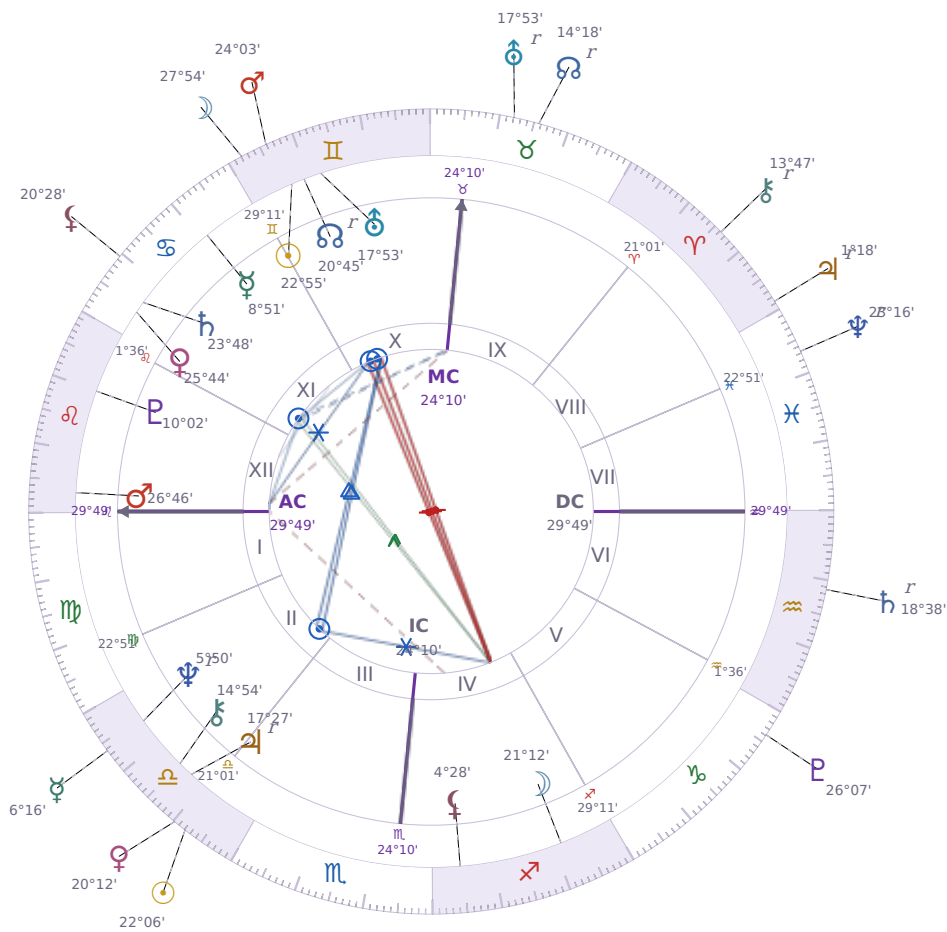

DAILY PERSONAL HOROSCOPE

Donald John Trump

President of the United States (2017–2021; since 2025)

♊ Gemini June 14, 1946 10:54 New York City

Saturday, 15 October 2022

TRANSITS FOR TODAY

☉ Sun	in ♎ Libra	22°06'40"
☾ Moon	in ♊ Gemini	27°54'50"
☿ Mercury	in ♎ Libra	6°16'42"
♀ Venus	in ♎ Libra	20°12'03"
♂ Mars	in ♊ Gemini	24°03'55"
♃ Jupiter	in ♈ Aries Rx	1°18'13"
♄ Saturn	in ♒ Aquarius Rx	18°38'17"

♅ Uranus	in ♉ Taurus Rx	17°53'38"
♆ Neptune	in ♋ Pisces Rx	23°16'48"
♇ Pluto	in ♏ Capricorn	26°07'36"
♁ Chiron	in ♈ Aries Rx	13°47'31"
♁ NNode	in ♉ Taurus Rx	14°18'25"
♁ Lilith	in ♋ Cancer	20°28'31"

## KEY TRANSIT FACTORS