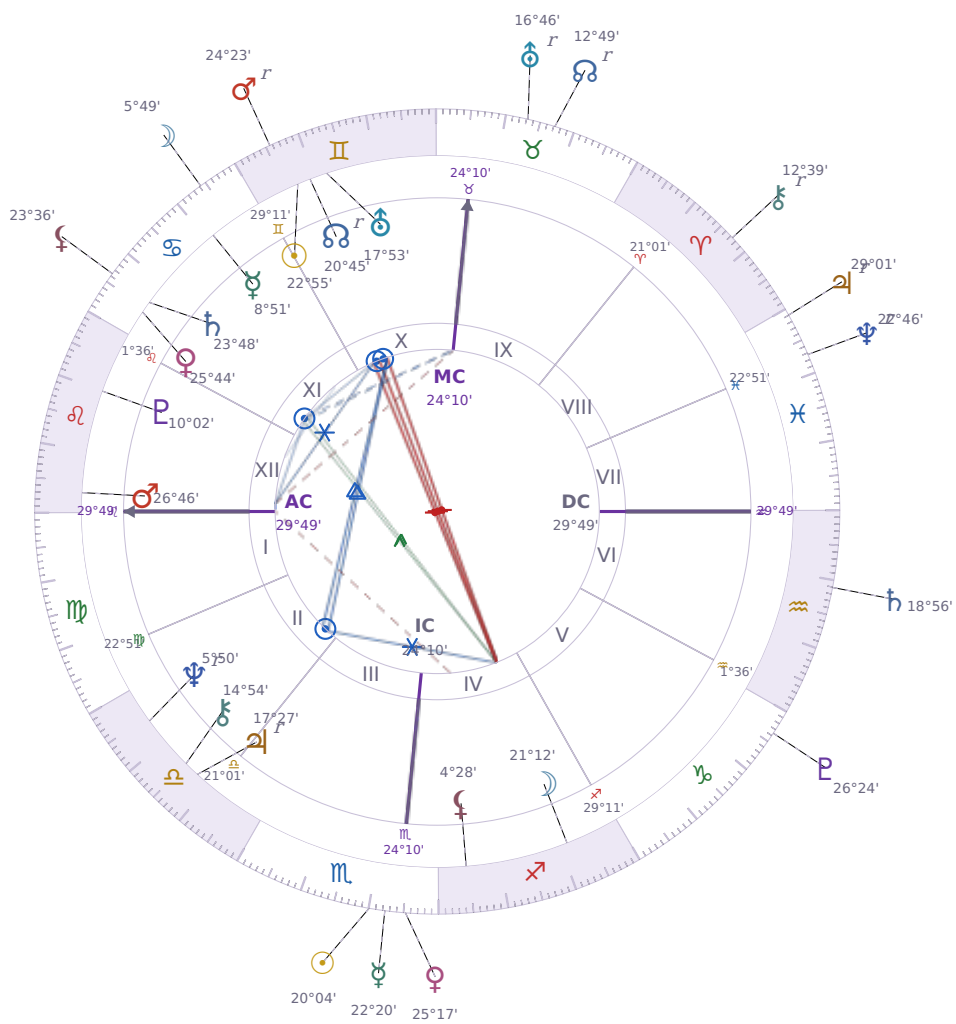

DAILY PERSONAL HOROSCOPE

Donald John Trump

President of the United States (2017–2021; since 2025)

♊ Gemini June 14, 1946 10:54 New York City

Saturday, 12 November 2022

TRANSITS FOR TODAY

☉ Sun	in ♏ Scorpio	20°04'23"
☾ Moon	in ♋ Cancer	5°49'02"
☿ Mercury	in ♏ Scorpio	22°20'05"
♀ Venus	in ♏ Scorpio	25°17'18"
♂ Mars	in ♊ Gemini Rx	24°23'48"
♃ Jupiter	in ♓ Pisces Rx	29°01'33"
♄ Saturn	in ♒ Aquarius	18°56'32"

♅ Uranus	in ♉ Taurus Rx	16°46'47"
♆ Neptune	in ♓ Pisces Rx	22°46'28"
♇ Pluto	in ♑ Capricorn	26°24'23"
♁ Chiron	in ♈ Aries Rx	12°39'55"
♊ NNode	in ♉ Taurus Rx	12°49'27"
♁ Lilith	in ♋ Cancer	23°36'30"

NATAL PLANETS