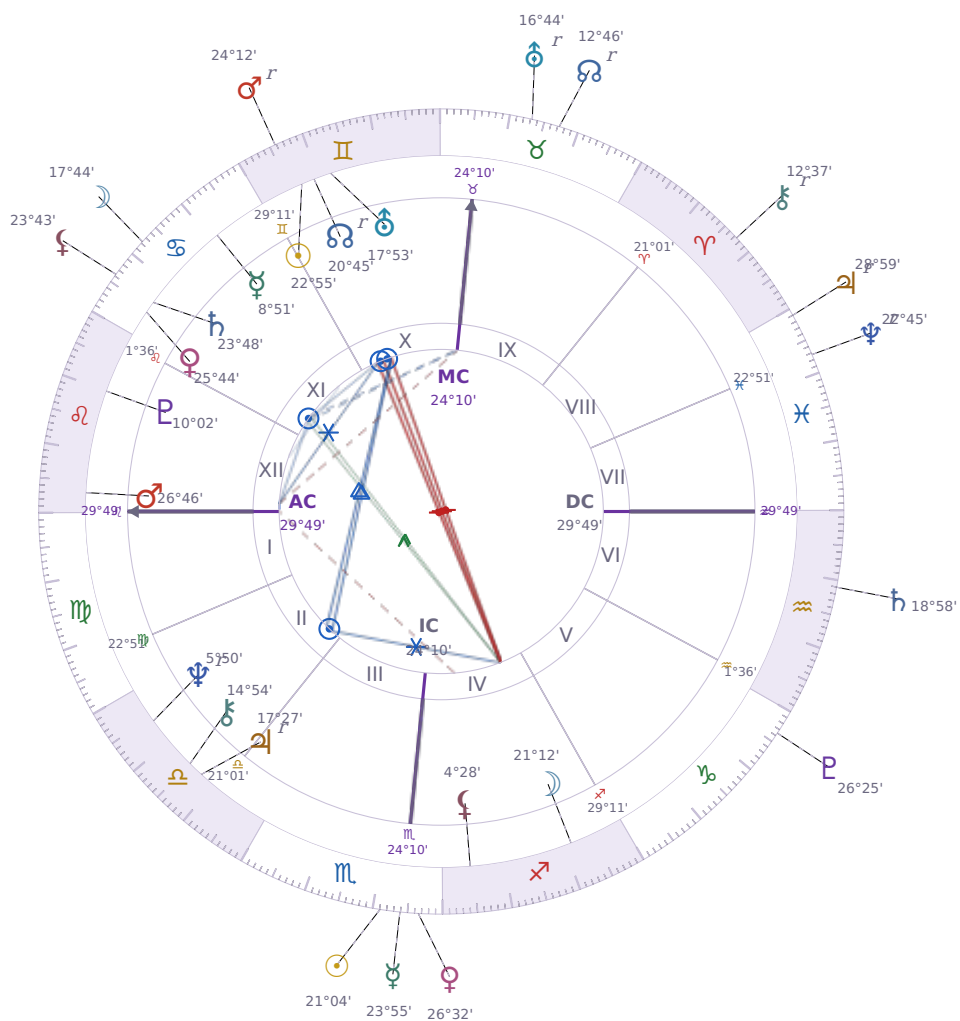

DAILY PERSONAL HOROSCOPE

Donald John Trump

President of the United States (2017–2021; since 2025)

♊ Gemini June 14, 1946 10:54 New York City

Sunday, 13 November 2022

TRANSITS FOR TODAY

☉ Sun	in ♏ Scorpio	21°04'44"
☾ Moon	in ♋ Cancer	17°44'31"
☿ Mercury	in ♏ Scorpio	23°55'14"
♀ Venus	in ♏ Scorpio	26°32'33"
♂ Mars	in ♊ Gemini Rx	24°12'06"
♃ Jupiter	in ♓ Pisces Rx	28°59'18"
♄ Saturn	in ♒ Aquarius	18°58'39"