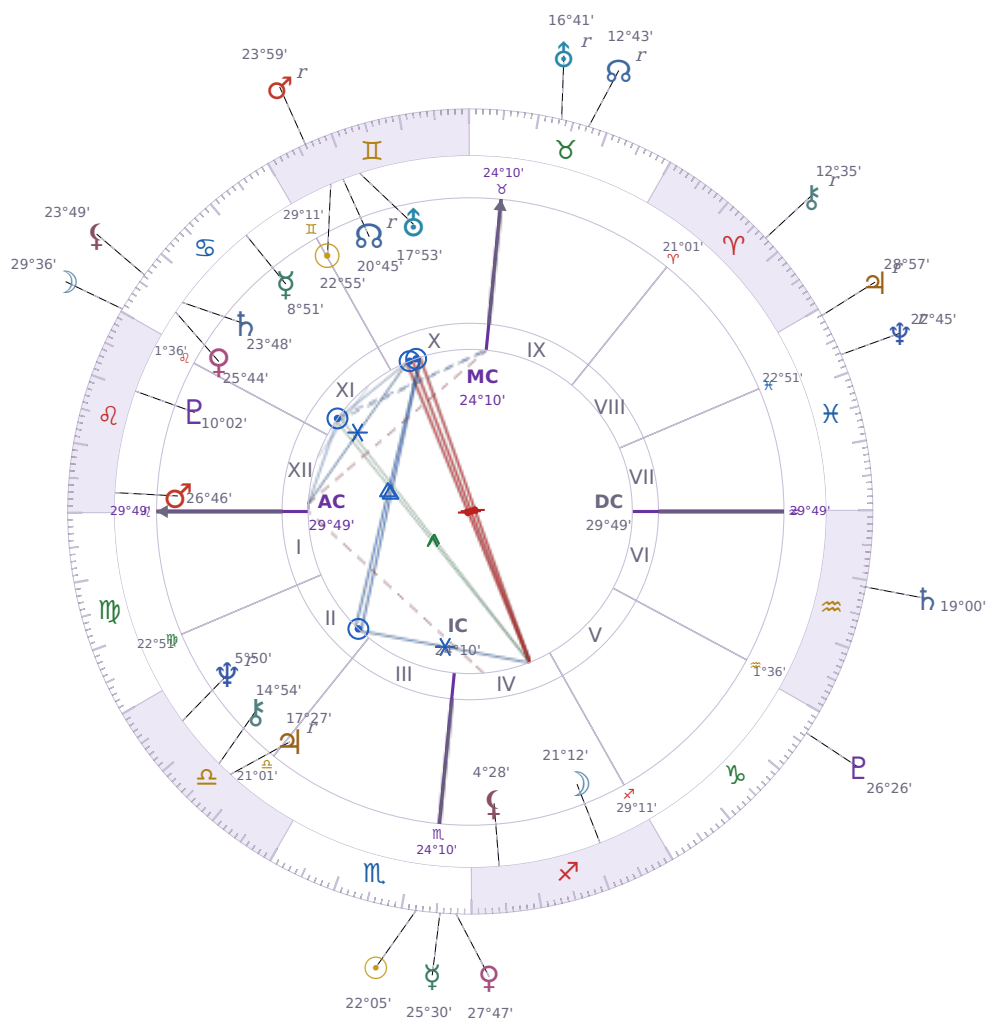

DAILY PERSONAL HOROSCOPE

Donald John Trump

President of the United States (2017–2021; since 2025)

♊ Gemini June 14, 1946 10:54 New York City

Monday, 14 November 2022

TRANSITS FOR TODAY

☉ Sun	in ♏ Scorpio	22°05'07"
☾ Moon	in ♋ Cancer	29°36'25"
☿ Mercury	in ♏ Scorpio	25°30'04"
♀ Venus	in ♏ Scorpio	27°47'49"
♂ Mars	in ♊ Gemini Rx	23°59'33"
♃ Jupiter	in ♓ Pisces Rx	28°57'14"
♄ Saturn	in ♒ Aquarius	19°00'52"

♅ Uranus	in ♉ Taurus Rx	16°41'50"
♆ Neptune	in ♓ Pisces Rx	22°45'07"
♇ Pluto	in ♑ Capricorn	26°26'25"
♁ Chiron	in ♈ Aries Rx	12°35'58"
♁ NNode	in ♉ Taurus Rx	12°43'06"
♁ Lilith	in ♋ Cancer	23°49'56"

NATAL PLANETS