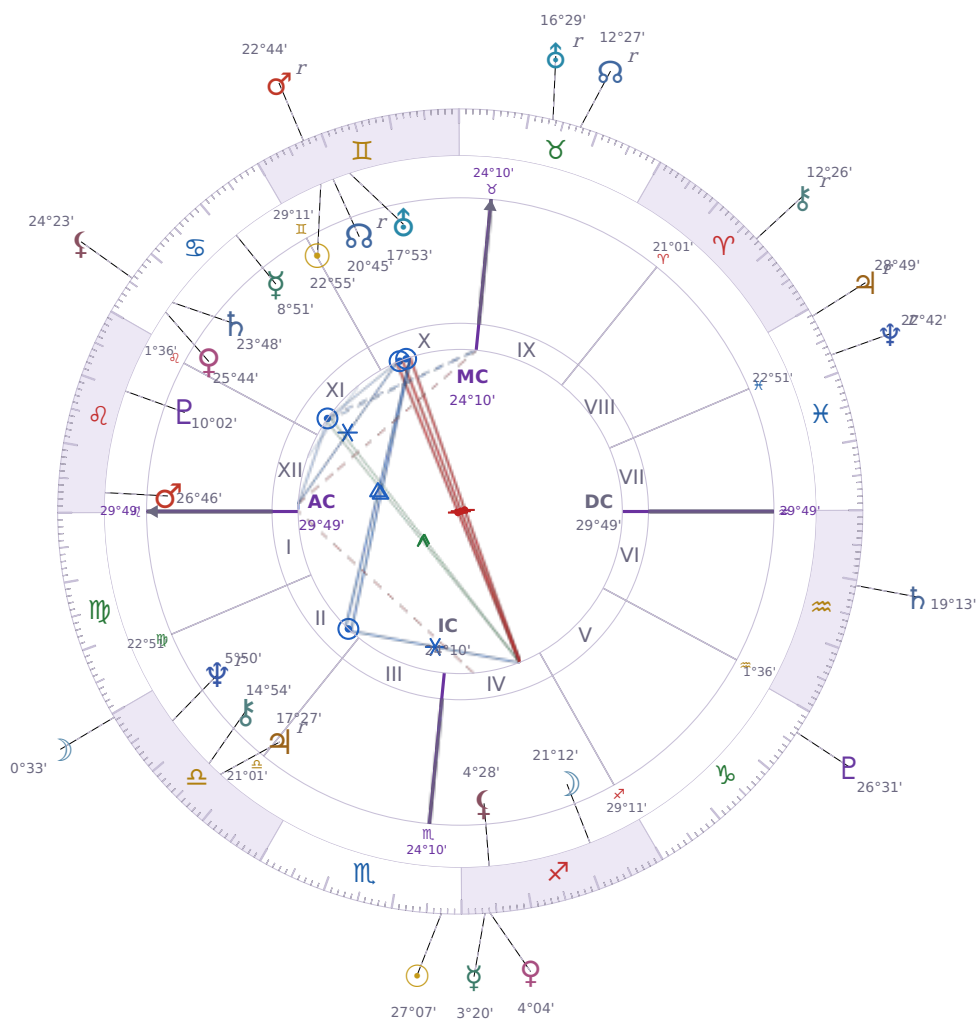

DAILY PERSONAL HOROSCOPE

Donald John Trump

President of the United States (2017–2021; since 2025)

♊ Gemini June 14, 1946 10:54 New York City

Saturday, 19 November 2022

TRANSITS FOR TODAY

☉ Sun	in ♏ Scorpio	27°07'28"
☾ Moon	in ♎ Libra	0°33'21"
☿ Mercury	in ♐ Sagittarius	3°20'16"
♀ Venus	in ♐ Sagittarius	4°04'14"
♂ Mars	in ♊ Gemini Rx	22°44'49"
♃ Jupiter	in ♓ Pisces Rx	28°50'00"
♄ Saturn	in ♒ Aquarius	19°13'23"

♅ Uranus	in ♉ Taurus Rx	16°29'33"
♆ Neptune	in ♓ Pisces Rx	22°42'16"
♇ Pluto	in ♑ Capricorn	26°31'56"
♁ Chiron	in ♈ Aries Rx	12°26'46"
♊ NNode	in ♉ Taurus Rx	12°27'13"
♁ Lilith	in ♋ Cancer	24°23'30"

NATAL PLANETS