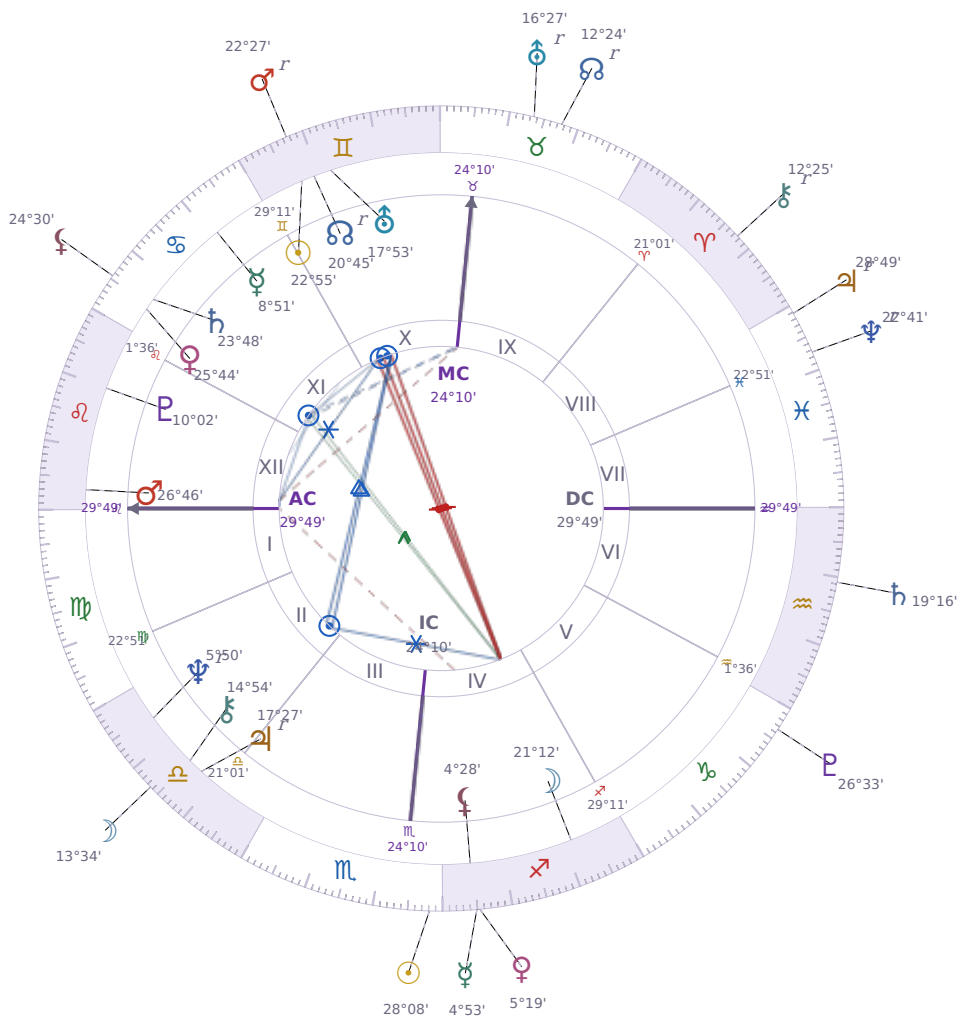

DAILY PERSONAL HOROSCOPE

Donald John Trump

President of the United States (2017–2021; since 2025)

♊ Gemini June 14, 1946 10:54 New York City

Sunday, 20 November 2022

TRANSITS FOR TODAY

☉ Sun	in ♏ Scorpio	28°08'02"
☾ Moon	in ♎ Libra	13°34'42"
☿ Mercury	in ♐ Sagittarius	4°53'37"
♀ Venus	in ♐ Sagittarius	5°19'31"
♂ Mars	in ♊ Gemini Rx	22°27'37"
♃ Jupiter	in ♓ Pisces Rx	28°49'10"
♄ Saturn	in ♒ Aquarius	19°16'11"

♅ Uranus	in ♉ Taurus Rx	16°27'08"
♆ Neptune	in ♓ Pisces Rx	22°41'47"
♇ Pluto	in ♑ Capricorn	26°33'06"
♁ Chiron	in ♈ Aries Rx	12°25'03"
♁ NNode	in ♉ Taurus Rx	12°24'02"
♁ Lilith	in ♋ Cancer	24°30'13"

## NATAL PLANETS

☉ Sun	in ♊ Gemini	22°55'42"	X
☾ Moon	in ♐ Sagittarius	21°12'12"	IV
☿ Mercury	in ♋ Cancer	8°51'34"	XI
♀ Venus	in ♋ Cancer	25°44'17"	XI
♂ Mars	in ♌ Leo	26°46'33"	XII
♃ Jupiter	in ♎ Libra	17°27'07"	II Rx
♄ Saturn	in ♋ Cancer	23°48'56"	XI
♅ Uranus	in ♊ Gemini	17°53'35"	X
♆ Neptune	in ♎ Libra	5°50'31"	II Rx
♇ Pluto	in ♌ Leo	10°02'32"	XII
♁ Chiron	in ♎ Libra	14°54'44"	II
♁ North Node	in ♊ Gemini	20°45'24"	X Rx
♁ Lilith	in ♐ Sagittarius	4°28'48"	IV

## KEY TRANSIT FACTORS