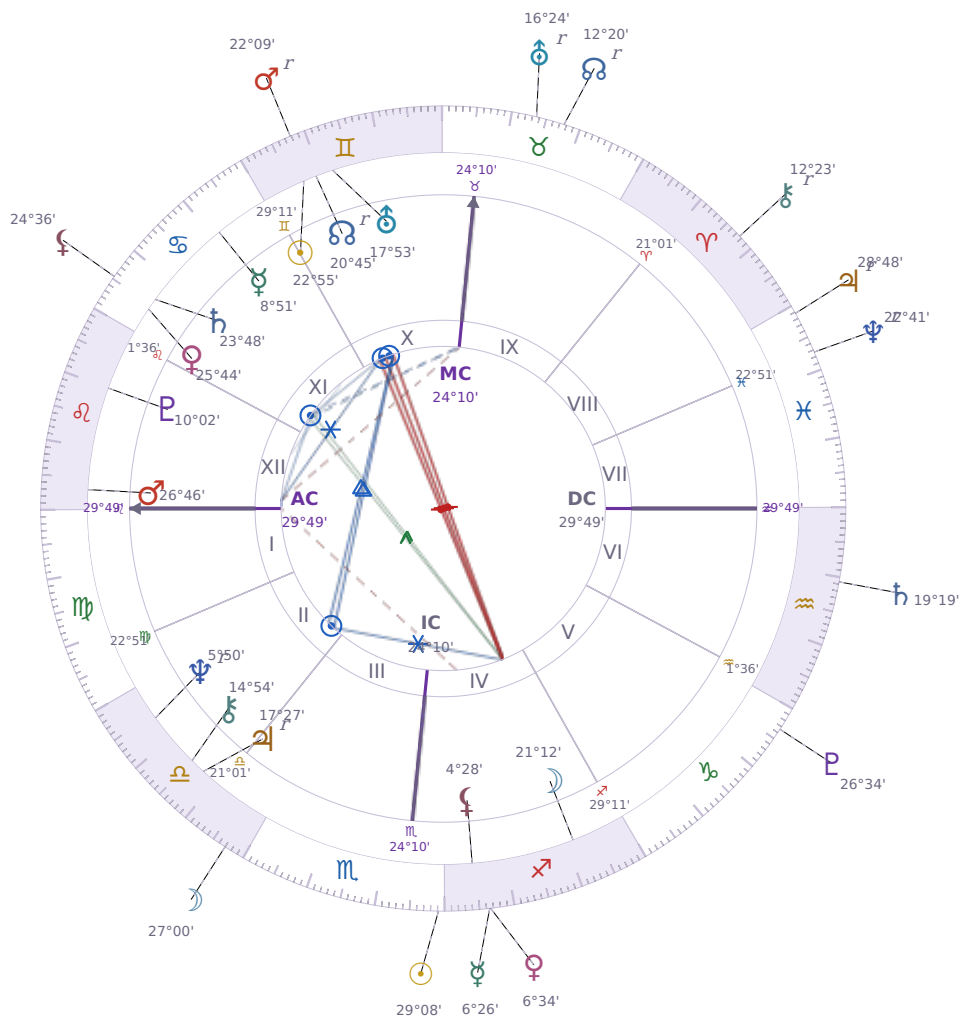

DAILY PERSONAL HOROSCOPE

Donald John Trump

President of the United States (2017–2021; since 2025)

♊ Gemini June 14, 1946 10:54 New York City

Monday, 21 November 2022

TRANSITS FOR TODAY

☉ Sun	in ♏ Scorpio	29°08'37"
☾ Moon	in ♎ Libra	27°00'04"
☿ Mercury	in ♐ Sagittarius	6°26'46"
♀ Venus	in ♐ Sagittarius	6°34'49"
♂ Mars	in ♊ Gemini Rx	22°09'43"
♃ Jupiter	in ♓ Pisces Rx	28°48'33"
♄ Saturn	in ♒ Aquarius	19°19'04"

♅ Uranus	in ♉ Taurus Rx	16°24'43"
♆ Neptune	in ♓ Pisces Rx	22°41'21"
♇ Pluto	in ♑ Capricorn	26°34'18"
♁ Chiron	in ♈ Aries Rx	12°23'23"
♊ NNode	in ♉ Taurus Rx	12°20'51"
♁ Lilith	in ♋ Cancer	24°36'56"

NATAL PLANETS