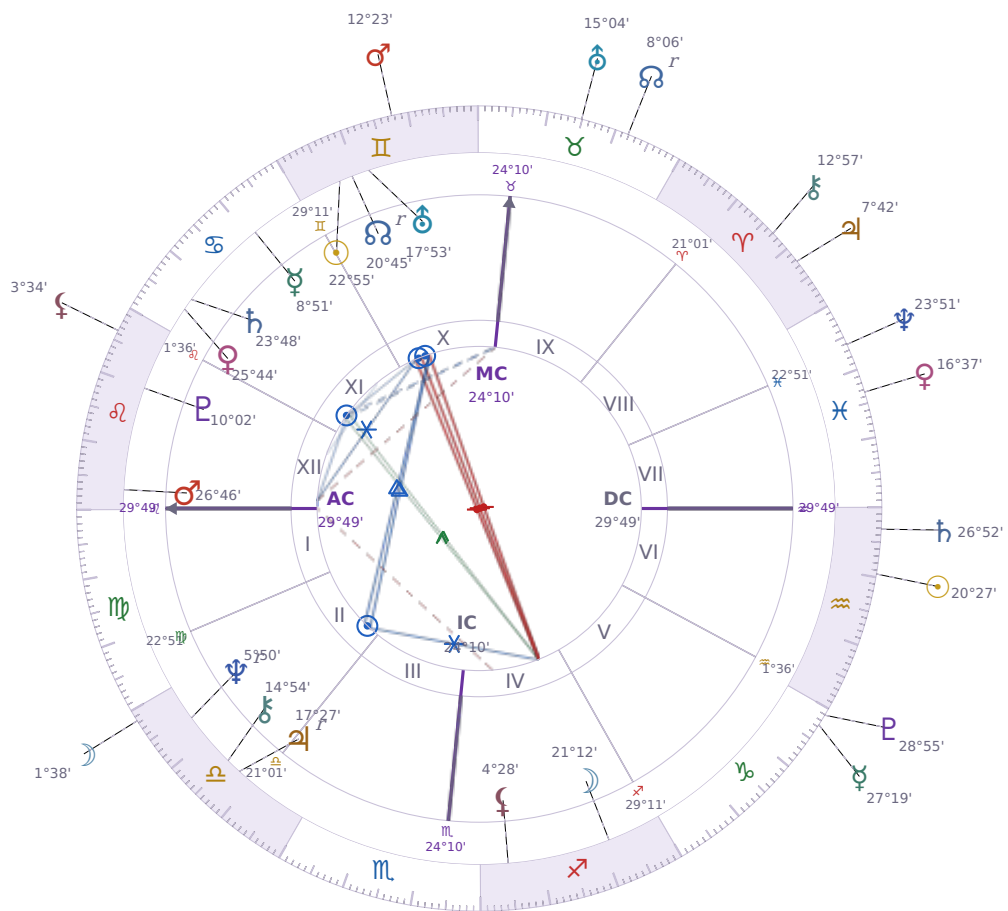

DAILY PERSONAL HOROSCOPE

## Donald John Trump

President of the United States (2017–2021; since 2025)

♊ Gemini June 14, 1946 10:54 New York City

**Thursday, 9 February 2023**

TRANSITS FOR TODAY

|           |                |           |
|-----------|----------------|-----------|
| ☉ Sun     | in ♒ Aquarius  | 20°27'27" |
| ☾ Moon    | in ♎ Libra     | 1°38'42"  |
| ☿ Mercury | in ♏ Capricorn | 27°19'50" |
| ♀ Venus   | in ♋ Pisces    | 16°37'52" |
| ♂ Mars    | in ♊ Gemini    | 12°23'27" |
| ♃ Jupiter | in ♈ Aries     | 7°42'34"  |
| ♄ Saturn  | in ♈ Aquarius  | 26°52'05" |

|           |                |           |
|-----------|----------------|-----------|
| ♅ Uranus  | in ♉ Taurus    | 15°04'31" |
| ♆ Neptune | in ♋ Pisces    | 23°51'57" |
| ♇ Pluto   | in ♏ Capricorn | 28°55'56" |
| ♁ Chiron  | in ♈ Aries     | 12°57'09" |
| ♊ NNode   | in ♉ Taurus Rx | 8°06'44"  |
| ♁ Lilith  | in ♌ Leo       | 3°34'40"  |

## KEY TRANSIT FACTORS