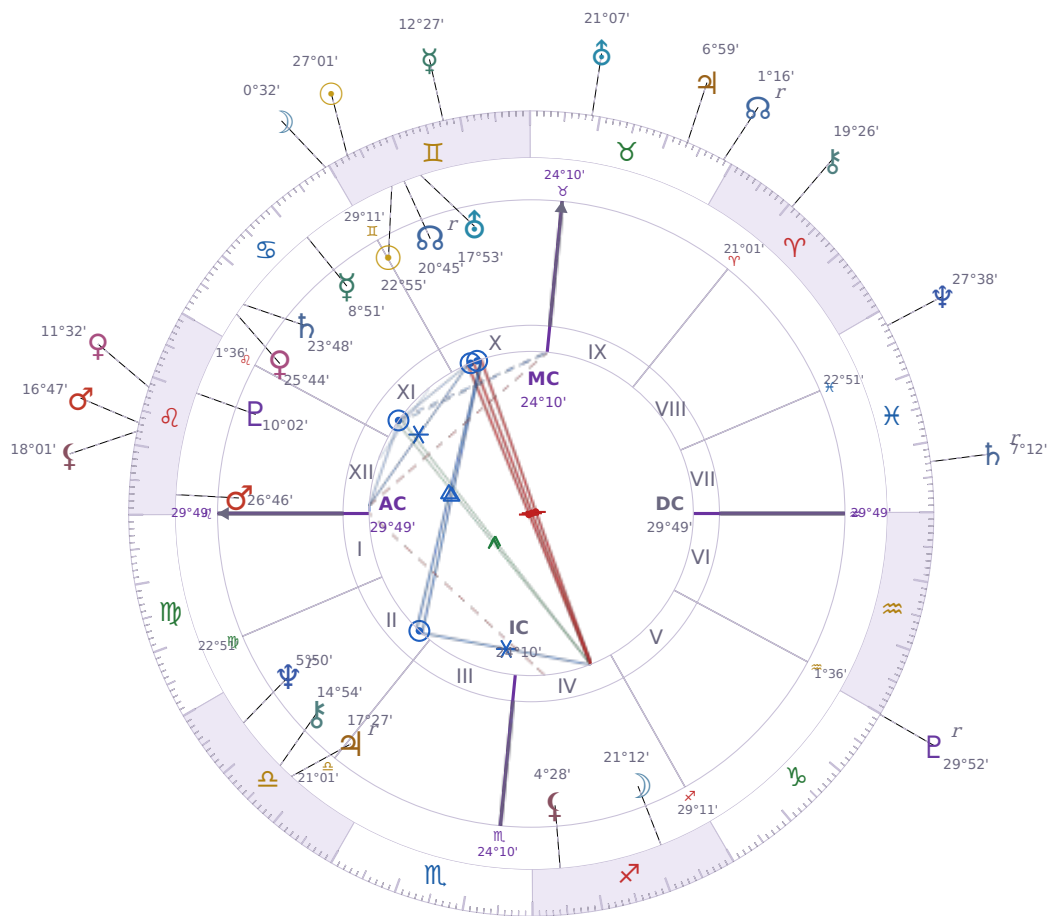

DAILY PERSONAL HOROSCOPE

Donald John Trump

President of the United States (2017–2021; since 2025)

♊ Gemini June 14, 1946 10:54 New York City

Sunday, 18 June 2023

TRANSITS FOR TODAY

☉ Sun	in ♊ Gemini	27°01'03"
☾ Moon	in ♋ Cancer	0°32'08"
☿ Mercury	in ♊ Gemini	12°27'14"
♀ Venus	in ♌ Leo	11°32'34"
♂ Mars	in ♌ Leo	16°47'41"
♃ Jupiter	in ♉ Taurus	6°59'01"
♄ Saturn	in ♋ Pisces Rx	7°12'37"

♅ Uranus	in ♉ Taurus	21°07'17"
♆ Neptune	in ♋ Pisces	27°38'44"
♇ Pluto	in ♏ Capricorn Rx	29°52'20"
♁ Chiron	in ♈ Aries	19°26'25"
♊ NNode	in ♉ Taurus Rx	1°16'53"
♁ Lilith	in ♌ Leo	18°01'51"

NATAL PLANETS