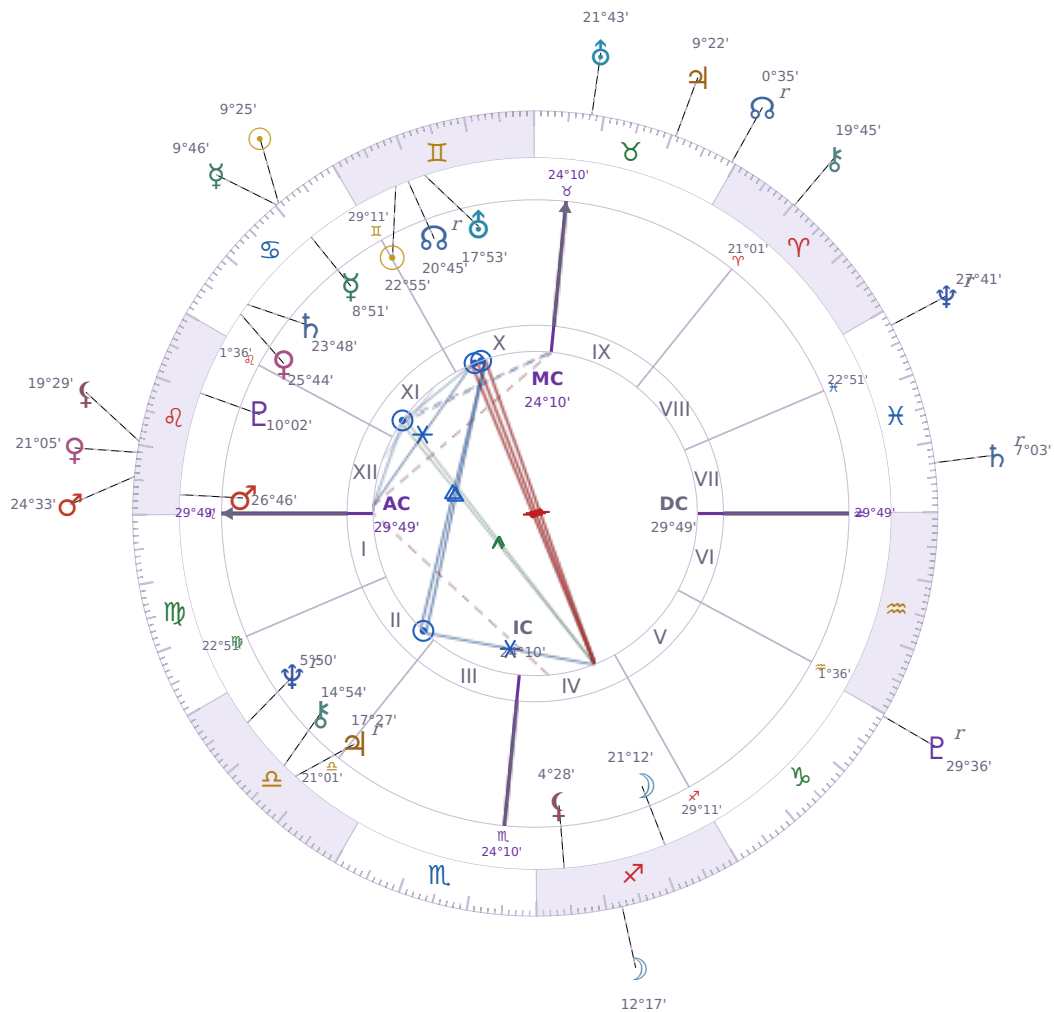

DAILY PERSONAL HOROSCOPE

Donald John Trump

President of the United States (2017–2021; since 2025)

♊ Gemini June 14, 1946 10:54 New York City

Saturday, 1 July 2023

TRANSITS FOR TODAY

☉ Sun	in ♋ Cancer	9°25'12"
☾ Moon	in ♏ Sagittarius	12°17'26"
☿ Mercury	in ♋ Cancer	9°46'22"
♀ Venus	in ♌ Leo	21°05'31"
♂ Mars	in ♌ Leo	24°33'52"
♃ Jupiter	in ♉ Taurus	9°22'09"
♄ Saturn	in ♓ Pisces Rx	7°03'19"

♅ Uranus	in ♉ Taurus	21°43'28"
♆ Neptune	in ♋ Pisces Rx	27°41'13"
♇ Pluto	in ♏ Capricorn Rx	29°36'17"
♁ Chiron	in ♈ Aries	19°45'10"
♊ NNode	in ♉ Taurus Rx	0°35'35"
♁ Lilith	in ♌ Leo	19°29'10"

NATAL PLANETS

KEY DATE

♆ Neptune stations Retrograde

Neptune stationing retrograde marks the point where **clarity takes a step back** in the areas it governs — dreams, beliefs, creativity, and what you're willing to believe about yourself or others. During this period, people often notice **confusion returning to situations** they thought were settled, delays in creative projects, or the need to rethink agreements that felt unclear to begin with. *Neptune* retrograde typically brings **reality checks** that strip away wishful thinking, so you may spot where you've been fooling yourself or where someone else's promises don't actually add up.