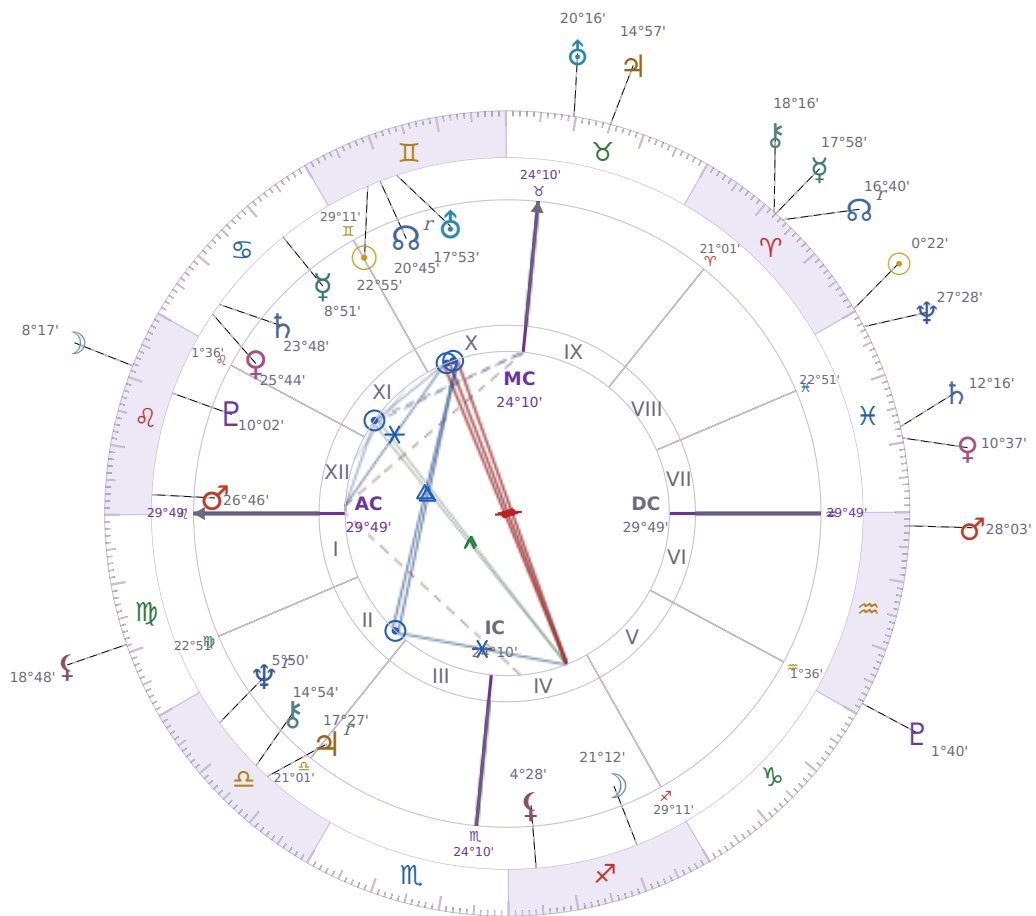

DAILY PERSONAL HOROSCOPE

Donald John Trump

President of the United States (2017–2021; since 2025)

♊ Gemini June 14, 1946 10:54 New York City

Wednesday, 20 March 2024

TRANSITS FOR TODAY

☉ Sun	in ♈ Aries	0°22'05"
☾ Moon	in ♌ Leo	8°17'18"
☿ Mercury	in ♈ Aries	17°58'26"
♀ Venus	in ♋ Pisces	10°37'48"
♂ Mars	in ♒ Aquarius	28°03'43"
♃ Jupiter	in ♉ Taurus	14°57'37"
♄ Saturn	in ♋ Pisces	12°16'10"

♅ Uranus	in ♉ Taurus	20°16'09"
♆ Neptune	in ♋ Pisces	27°28'27"
♇ Pluto	in ♒ Aquarius	1°40'05"
♁ Chiron	in ♈ Aries	18°16'53"
♊ NNode	in ♈ Aries Rx	16°40'02"
♁ Lilith	in ♍ Virgo	18°48'41"

NATAL PLANETS

☉ Sun	in ♊ Gemini	22°55'42"	X
☾ Moon	in ♐ Sagittarius	21°12'12"	IV
☿ Mercury	in ♋ Cancer	8°51'34"	XI
♀ Venus	in ♋ Cancer	25°44'17"	XI
♂ Mars	in ♌ Leo	26°46'33"	XII
♃ Jupiter	in ♎ Libra	17°27'07"	II Rx
♄ Saturn	in ♋ Cancer	23°48'56"	XI
♅ Uranus	in ♊ Gemini	17°53'35"	X
♆ Neptune	in ♎ Libra	5°50'31"	II Rx
♇ Pluto	in ♌ Leo	10°02'32"	XII
♁ Chiron	in ♎ Libra	14°54'44"	II
♊ North Node	in ♊ Gemini	20°45'24"	X Rx
♁ Lilith	in ♐ Sagittarius	4°28'48"	IV

KEY DATE

☉ Sun enters ♈ Aries

Sun in *Aries* brings **direct energy** that makes people more willing to **speak up** and take action without overthinking. At work and in relationships, you'll notice others become **more competitive** and eager to **push forward** with new projects or ideas, sometimes stepping on toes in the rush. This transit typically lasts about four weeks and leaves people feeling **impatient with delays**, so projects that moved slowly before now either speed up or hit friction with people who want faster results.

Colors: Yellow

Stone: Tiger's Eye

Number: 5