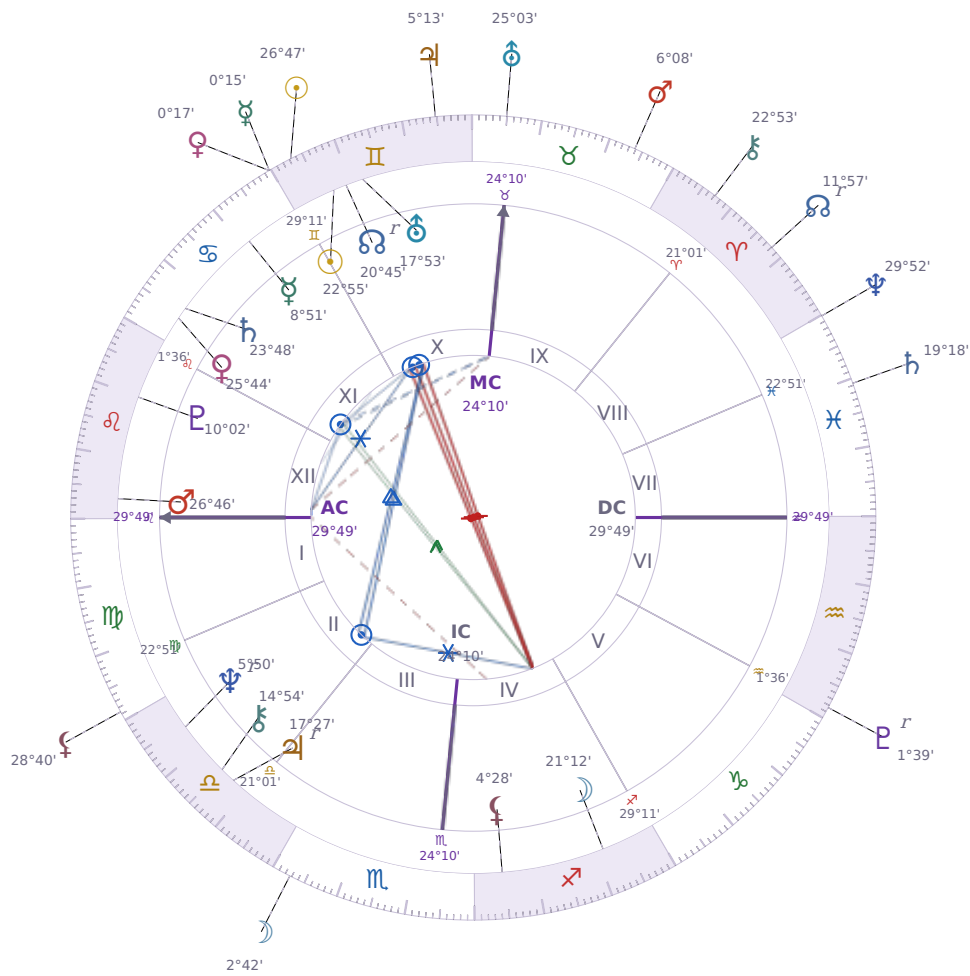

DAILY PERSONAL HOROSCOPE

Donald John Trump

President of the United States (2017–2021; since 2025)

♊ Gemini June 14, 1946 10:54 New York City

Monday, 17 June 2024

TRANSITS FOR TODAY

☉ Sun	in ♊ Gemini	26°47'08"
☾ Moon	in ♏ Scorpio	2°42'54"
☿ Mercury	in ♋ Cancer	0°15'42"
♀ Venus	in ♋ Cancer	0°17'24"
♂ Mars	in ♉ Taurus	6°08'26"
♃ Jupiter	in ♊ Gemini	5°13'17"
♄ Saturn	in ♏ Pisces	19°18'08"

♅ Uranus	in ♉ Taurus	25°03'53"
♆ Neptune	in ♓ Pisces	29°52'17"
♇ Pluto	in ♒ Aquarius Rx	1°39'05"
♁ Chiron	in ♈ Aries	22°53'06"
♁ NNode	in ♈ Aries Rx	11°57'17"
♁ Lilith	in ♍ Virgo	28°40'57"

NATAL PLANETS

☉ Sun	in ♊ Gemini	22°55'42"	X
☾ Moon	in ♐ Sagittarius	21°12'12"	IV
☿ Mercury	in ♋ Cancer	8°51'34"	XI
♀ Venus	in ♋ Cancer	25°44'17"	XI
♂ Mars	in ♌ Leo	26°46'33"	XII
♃ Jupiter	in ♎ Libra	17°27'07"	II Rx
♄ Saturn	in ♋ Cancer	23°48'56"	XI
♅ Uranus	in ♊ Gemini	17°53'35"	X
♆ Neptune	in ♎ Libra	5°50'31"	II Rx
♇ Pluto	in ♌ Leo	10°02'32"	XII
♁ Chiron	in ♎ Libra	14°54'44"	II
♁ North Node	in ♊ Gemini	20°45'24"	X Rx
♁ Lilith	in ♐ Sagittarius	4°28'48"	IV