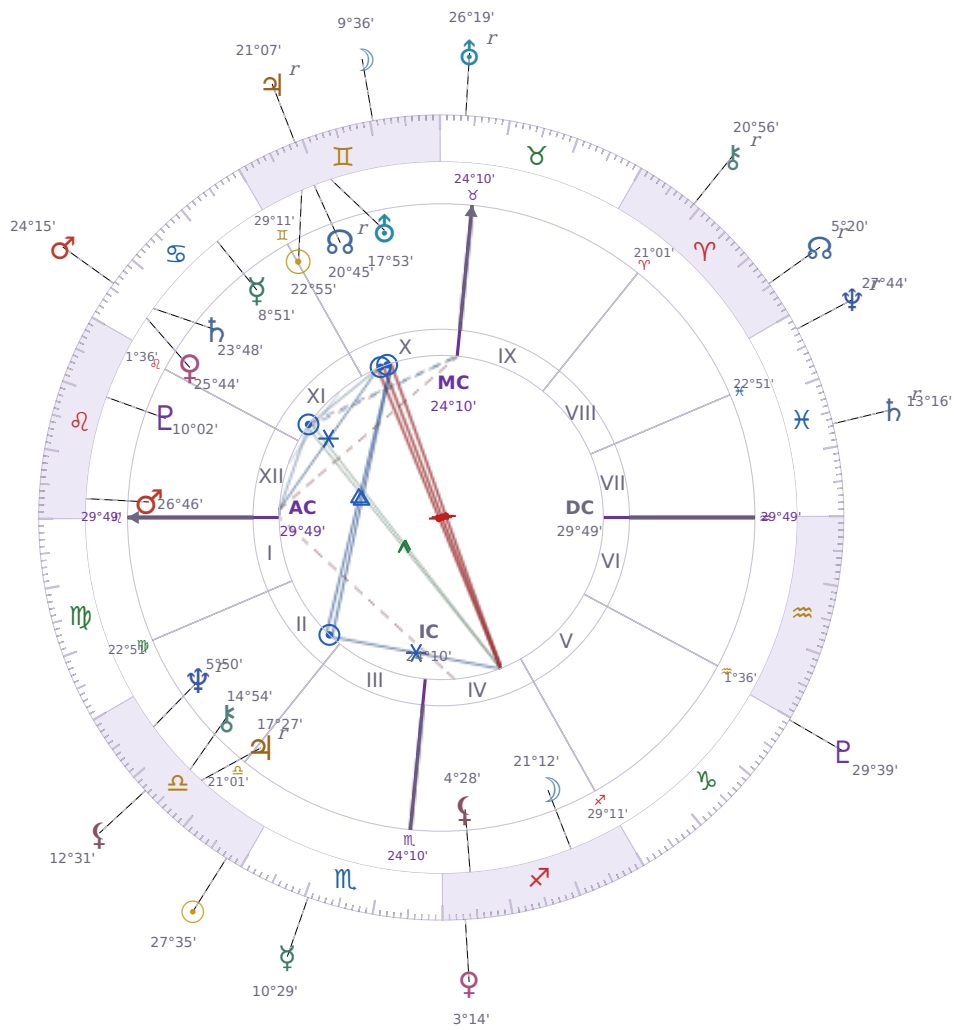

DAILY PERSONAL HOROSCOPE

## Donald John Trump

President of the United States (2017–2021; since 2025)

♊ Gemini June 14, 1946 10:54 New York City

**Sunday, 20 October 2024**

TRANSITS FOR TODAY

☉ Sun	in ♎ Libra	27°35'10"
☾ Moon	in ♊ Gemini	9°36'35"
☿ Mercury	in ♏ Scorpio	10°29'41"
♀ Venus	in ♐ Sagittarius	3°14'57"
♂ Mars	in ♋ Cancer	24°15'35"
♃ Jupiter	in ♊ Gemini Rx	21°07'39"
♄ Saturn	in ♓ Pisces Rx	13°16'25"

♅ Uranus	in ♉ Taurus Rx	26°19'47"
♆ Neptune	in ♋ Pisces Rx	27°44'39"
♇ Pluto	in ♑ Capricorn	29°39'32"
♁ Chiron	in ♈ Aries Rx	20°56'54"
♊ NNode	in ♈ Aries Rx	5°20'08"
♁ Lilith	in ♎ Libra	12°31'39"

## KEY TRANSIT FACTORS