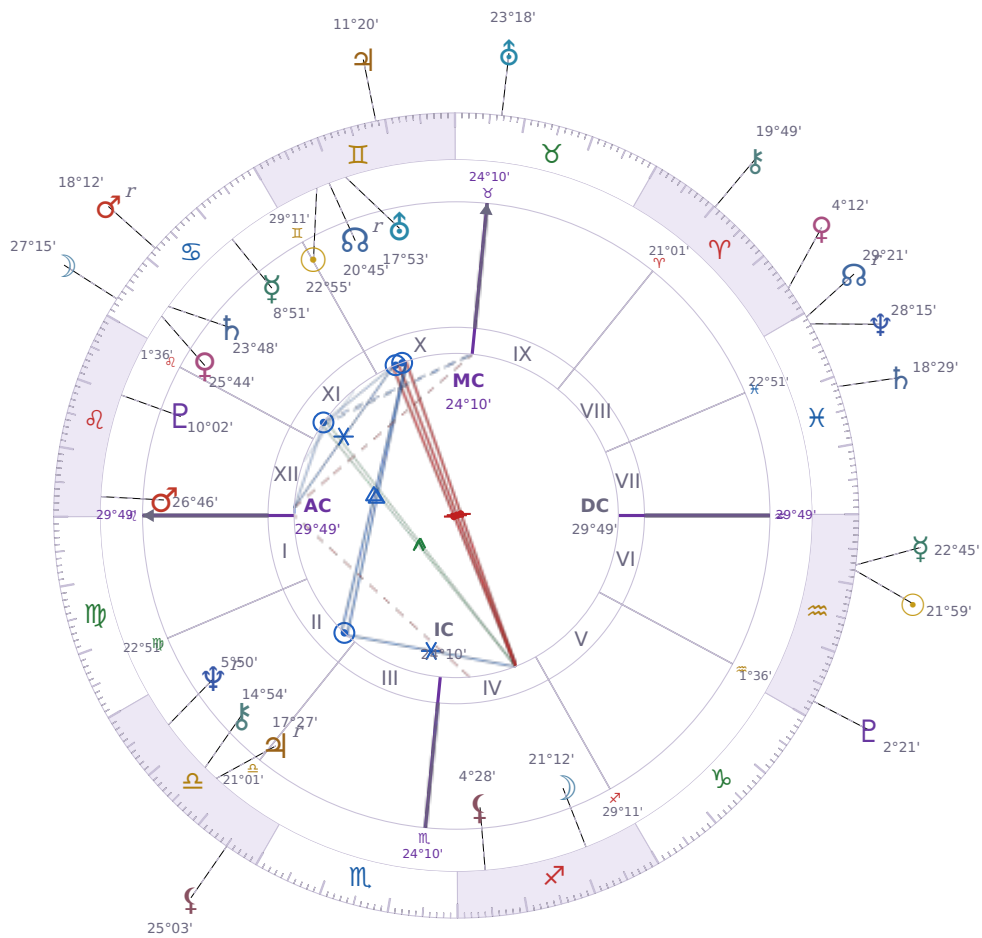

DAILY PERSONAL HOROSCOPE

Donald John Trump

President of the United States (2017–2021; since 2025)

♊ Gemini June 14, 1946 10:54 New York City

Monday, 10 February 2025

TRANSITS FOR TODAY

| | | |
|-----------|-----------------------|-----------|
| ☉ Sun | in ♒ Aquarius | 21°59'58" |
| ☾ Moon | in ♋ Cancer | 27°15'32" |
| ☿ Mercury | in ♒ Aquarius | 22°45'40" |
| ♀ Venus | in ♈ Aries | 4°12'02" |
| ♂ Mars | in ♋ Cancer Rx | 18°12'13" |
| ♃ Jupiter | in ♊ Gemini | 11°20'30" |
| ♄ Saturn | in ♋ Pisces | 18°29'09" |

| | | | |
|-----------|----|-------------|-----------|
| ♅ Uranus | in | ♉ Taurus | 23°18'48" |
| ♆ Neptune | in | ♓ Pisces | 28°15'22" |
| ♇ Pluto | in | ♒ Aquarius | 2°21'05" |
| ♁ Chiron | in | ♈ Aries | 19°49'06" |
| ♁ NNode | in | ♓ Pisces Rx | 29°21'12" |
| ♁ Lilith | in | ♎ Libra | 25°03'21" |

NATAL PLANETS

| | | | | |
|--------------|----|---------------|-----------|-------|
| ☉ Sun | in | ♊ Gemini | 22°55'42" | X |
| ☾ Moon | in | ♐ Sagittarius | 21°12'12" | IV |
| ☿ Mercury | in | ♋ Cancer | 8°51'34" | XI |
| ♀ Venus | in | ♋ Cancer | 25°44'17" | XI |
| ♂ Mars | in | ♌ Leo | 26°46'33" | XII |
| ♃ Jupiter | in | ♎ Libra | 17°27'07" | II Rx |
| ♄ Saturn | in | ♋ Cancer | 23°48'56" | XI |
| ♅ Uranus | in | ♊ Gemini | 17°53'35" | X |
| ♆ Neptune | in | ♎ Libra | 5°50'31" | II Rx |
| ♇ Pluto | in | ♌ Leo | 10°02'32" | XII |
| ♁ Chiron | in | ♎ Libra | 14°54'44" | II |
| ♁ North Node | in | ♊ Gemini | 20°45'24" | X Rx |
| ♁ Lilith | in | ♐ Sagittarius | 4°28'48" | IV |