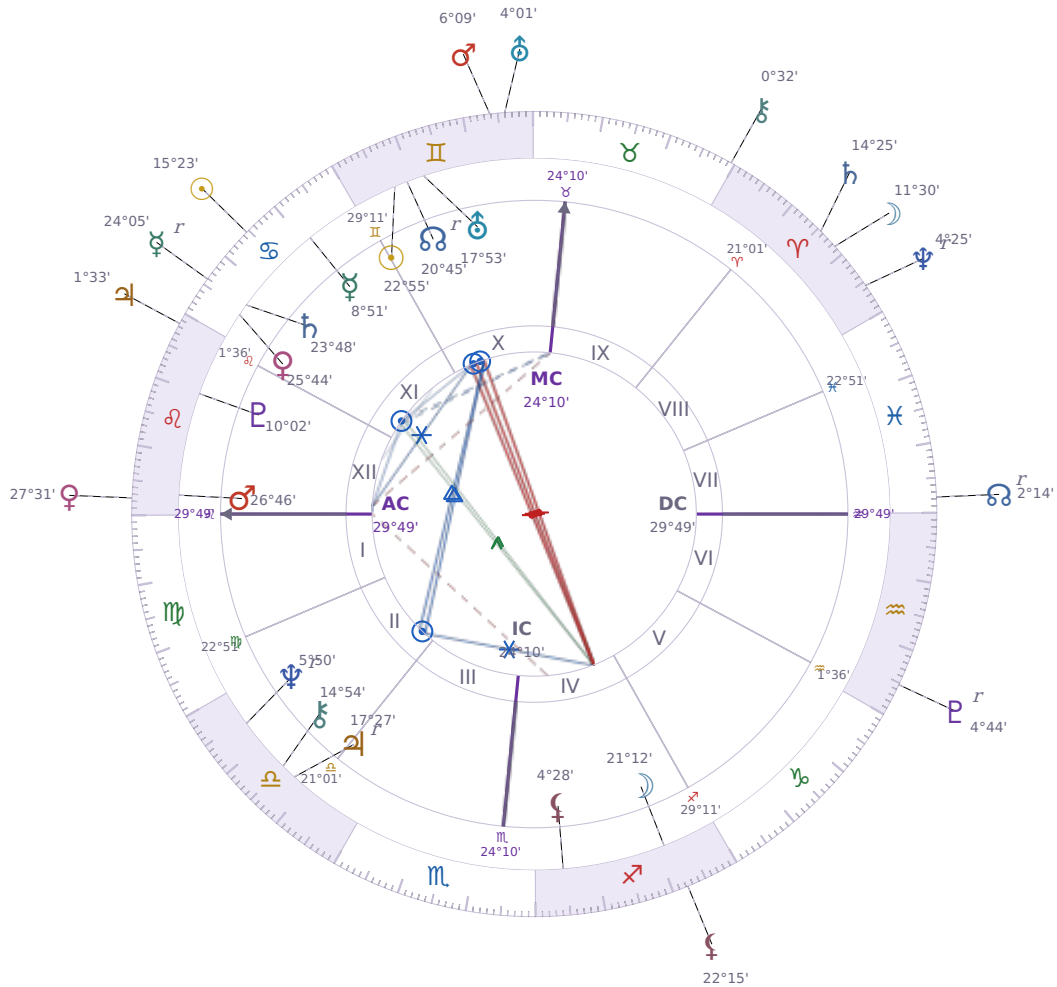

DAILY PERSONAL HOROSCOPE

Donald John Trump

President of the United States (2017–2021; since 2025)

♊ Gemini June 14, 1946 10:54 New York City

Tuesday, 7 July 2026

TRANSITS FOR TODAY

☉ Sun	in ♋ Cancer	15°23'57"
☾ Moon	in ♈ Aries	11°30'17"
☿ Mercury	in ♋ Cancer Rx	24°05'07"
♀ Venus	in ♌ Leo	27°31'01"
♂ Mars	in ♊ Gemini	6°09'31"
♃ Jupiter	in ♌ Leo	1°33'51"
♄ Saturn	in ♈ Aries	14°25'58"
♅ Uranus	in ♊ Gemini	4°01'24"
♆ Neptune	in ♈ Aries Rx	4°25'05"
♇ Pluto	in ♒ Aquarius Rx	4°44'17"
♁ Chiron	in ♉ Taurus	0°32'14"
♊ NNNode	in ♋ Pisces Rx	2°14'34"
♁ Lilith	in ♏ Sagittarius	22°15'39"

NATAL PLANETS

☉ Sun	in ♊ Gemini	22°55'42"	X
☾ Moon	in ♐ Sagittarius	21°12'12"	IV
☿ Mercury	in ♋ Cancer	8°51'34"	XI
♀ Venus	in ♋ Cancer	25°44'17"	XI
♂ Mars	in ♌ Leo	26°46'33"	XII
♃ Jupiter	in ♎ Libra	17°27'07"	II Rx
♄ Saturn	in ♋ Cancer	23°48'56"	XI
♅ Uranus	in ♊ Gemini	17°53'35"	X
♆ Neptune	in ♎ Libra	5°50'31"	II Rx
♇ Pluto	in ♌ Leo	10°02'32"	XII
♁ Chiron	in ♎ Libra	14°54'44"	II
♁ North Node	in ♊ Gemini	20°45'24"	X Rx
♁ Lilith	in ♐ Sagittarius	4°28'48"	IV

KEY DATE

♆ Neptune stations Retrograde

Neptune stationing retrograde marks the point where **clarity takes a step back** in the areas it governs — dreams, beliefs, creativity, and what you're willing to believe about yourself or others. During this period, people often notice **confusion returning to situations** they thought were settled, delays in creative projects, or the need to rethink agreements that felt unclear to begin with. *Neptune* retrograde typically brings **reality checks** that strip away wishful thinking, so you may spot where you've been fooling yourself or where someone else's promises don't actually add up.