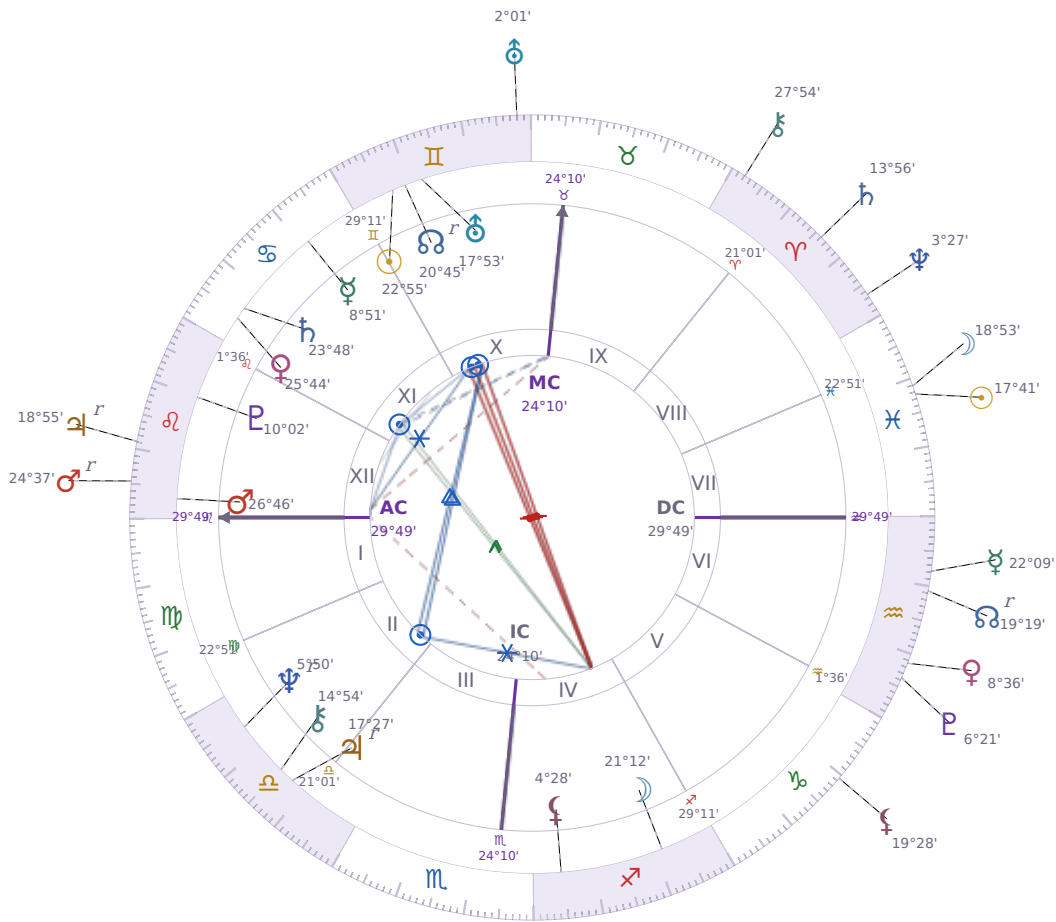

DAILY PERSONAL HOROSCOPE

Donald John Trump

President of the United States (2017–2021; since 2025)

♊ Gemini June 14, 1946 10:54 New York City

Monday, 8 March 2027

TRANSITS FOR TODAY

☉ Sun	in ♋ Pisces	17°41'05"
☾ Moon	in ♋ Pisces	18°53'32"
☿ Mercury	in ♊ Aquarius	22°09'08"
♀ Venus	in ♊ Aquarius	8°36'09"
♂ Mars	in ♌ Leo Rx	24°37'04"
♃ Jupiter	in ♌ Leo Rx	18°55'19"
♄ Saturn	in ♈ Aries	13°56'23"

♅ Uranus	in ♊ Gemini	2°01'34"
♆ Neptune	in ♈ Aries	3°27'59"
♇ Pluto	in ♒ Aquarius	6°21'19"
♁ Chiron	in ♈ Aries	27°54'19"
♁ NNode	in ♒ Aquarius Rx	19°19'23"
♁ Lilith	in ♐ Capricorn	19°28'12"

NATAL PLANETS