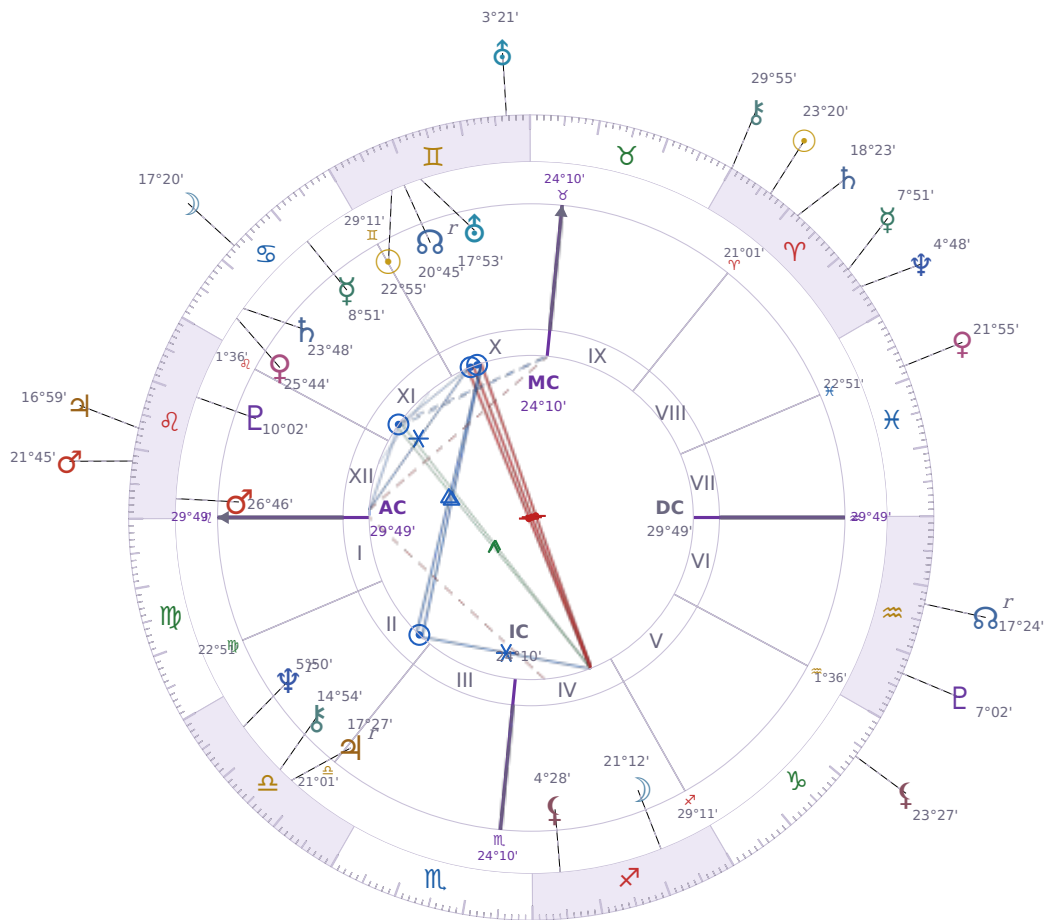

DAILY PERSONAL HOROSCOPE

Donald John Trump

President of the United States (2017–2021; since 2025)

♊ Gemini June 14, 1946 10:54 New York City

Tuesday, 13 April 2027

TRANSITS FOR TODAY

☉ Sun	in ♈ Aries	23°20'38"
☾ Moon	in ♋ Cancer	17°20'57"
☿ Mercury	in ♈ Aries	7°51'18"
♀ Venus	in ♊ Pisces	21°55'44"
♂ Mars	in ♌ Leo	21°45'17"
♃ Jupiter	in ♌ Leo	16°59'45"
♄ Saturn	in ♈ Aries	18°23'48"

♅ Uranus	in ♊ Gemini	3°21'19"
♆ Neptune	in ♈ Aries	4°48'53"
♇ Pluto	in ♒ Aquarius	7°02'01"
♁ Chiron	in ♈ Aries	29°55'54"
♁ NNode	in ♒ Aquarius Rx	17°24'59"
♁ Lilith	in ♐ Capricorn	23°27'58"

NATAL PLANETS

KEY DATE

♃ Jupiter stations Direct

Jupiter turning **direct again** means opportunities and decisions that felt stuck or unclear over the past months can finally move ahead with real momentum. What becomes **clearer now** is whether plans, applications, or deals are actually going to work — delays lift and you get actual answers instead of waiting. **Growth starts moving** in the areas where *Jupiter* sits in your chart, so watch for openings in money, work, relationships, or learning that were on pause during the retrograde.