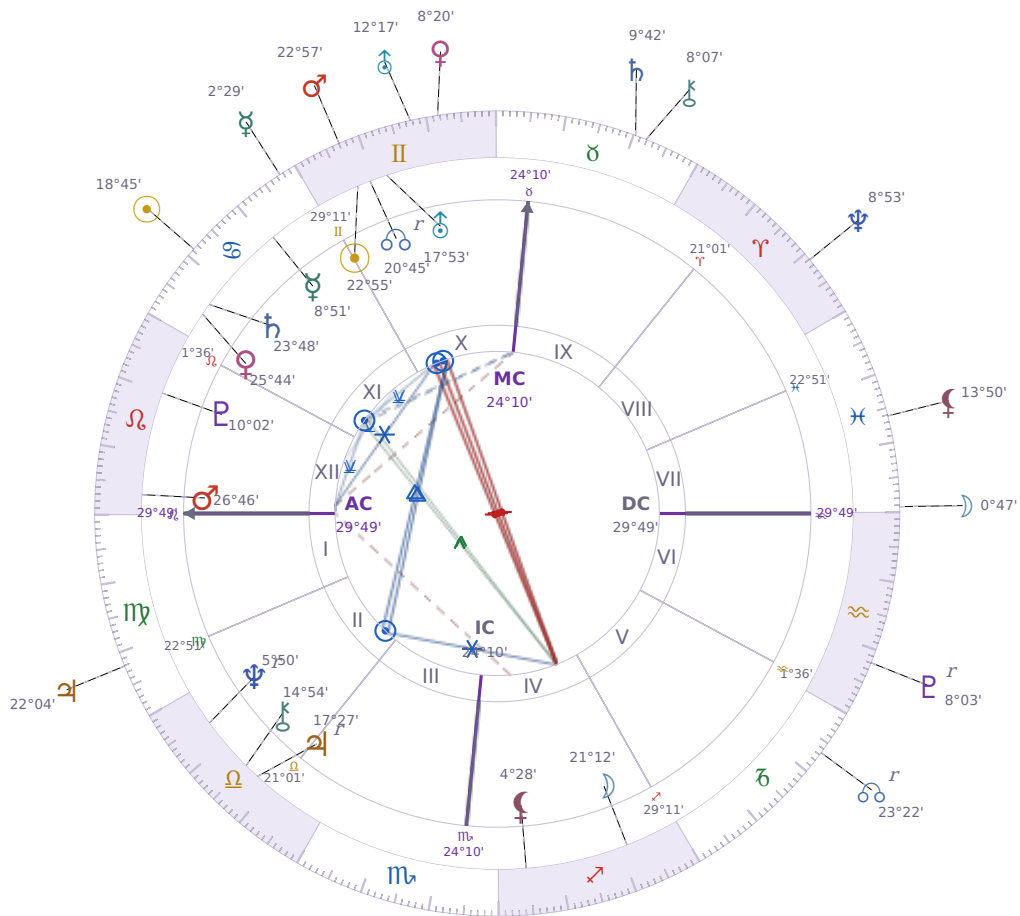

DAILY PERSONAL HOROSCOPE

## Donald John Trump

President of the United States (2017–2021; since 2025)

♊ Gemini June 14, 1946 10:54 New York City

**Monday, 10 July 2028**

TRANSITS FOR TODAY

|           |             |           |
|-----------|-------------|-----------|
| ☉ Sun     | in ♋ Cancer | 18°45'10" |
| ☾ Moon    | in ♓ Pisces | 0°47'45"  |
| ☿ Mercury | in ♋ Cancer | 2°29'52"  |
| ♀ Venus   | in ♊ Gemini | 8°20'52"  |
| ♂ Mars    | in ♊ Gemini | 22°57'14" |
| ♃ Jupiter | in ♍ Virgo  | 22°04'51" |
| ♄ Saturn  | in ♉ Taurus | 9°42'49"  |

|           |                   |           |
|-----------|-------------------|-----------|
| ♅ Uranus  | in ♊ Gemini       | 12°17'45" |
| ♆ Neptune | in ♈ Aries        | 8°54'00"  |
| ♇ Pluto   | in ♒ Aquarius Rx  | 8°03'33"  |
| ♁ Chiron  | in ♉ Taurus       | 8°07'22"  |
| ♁ NNode   | in ♑ Capricorn Rx | 23°22'37" |
| ♁ Lilith  | in ♋ Pisces       | 13°50'44" |