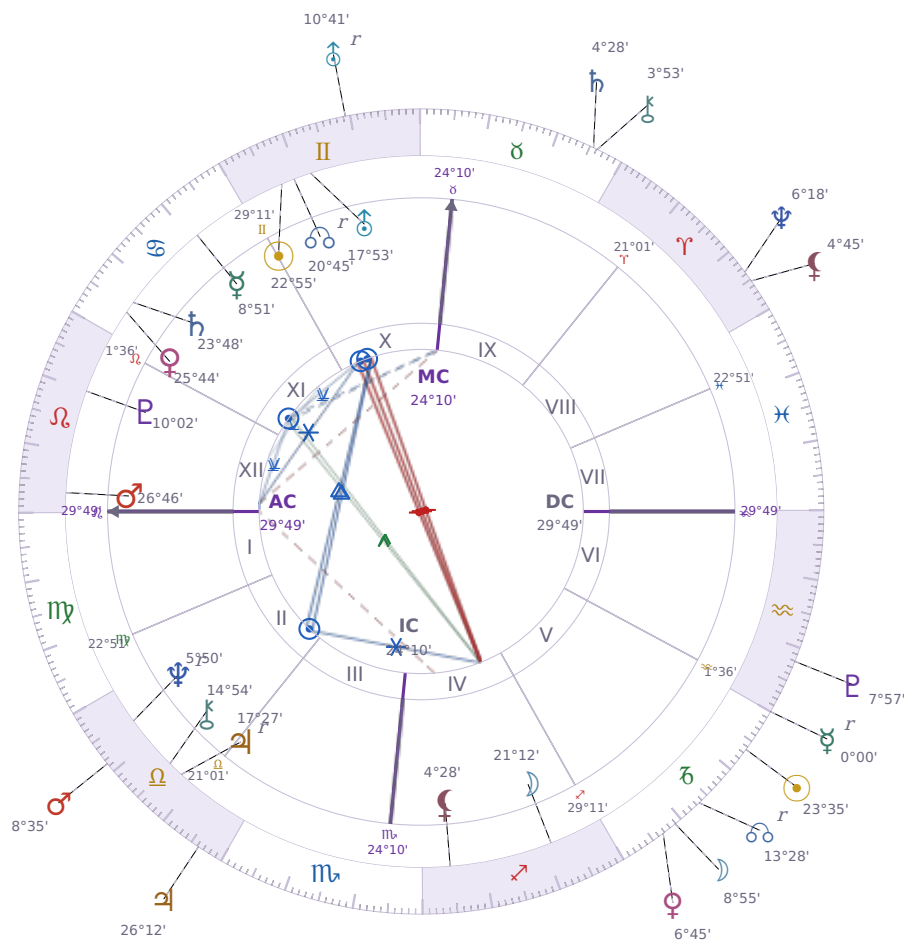

DAILY PERSONAL HOROSCOPE

Donald John Trump

President of the United States (2017–2021; since 2025)

♊ Gemini June 14, 1946 10:54 New York City

Saturday, 13 January 2029

TRANSITS FOR TODAY

☉ Sun	in ♑ Capricorn	23°35'26"
☾ Moon	in ♑ Capricorn	8°55'45"
☿ Mercury	in ♒ Aquarius Rx	0°00'38"
♀ Venus	in ♑ Capricorn	6°45'03"
♂ Mars	in ♎ Libra	8°35'46"
♃ Jupiter	in ♎ Libra	26°12'52"
♄ Saturn	in ♉ Taurus	4°28'35"

♅ Uranus	in ♊ Gemini Rx	10°41'43"
♆ Neptune	in ♈ Aries	6°18'42"
♇ Pluto	in ♒ Aquarius	7°57'33"
♁ Chiron	in ♉ Taurus	3°53'08"
♁ NNode	in ♑ Capricorn Rx	13°28'30"
♁ Lilith	in ♈ Aries	4°45'26"

NATAL PLANETS